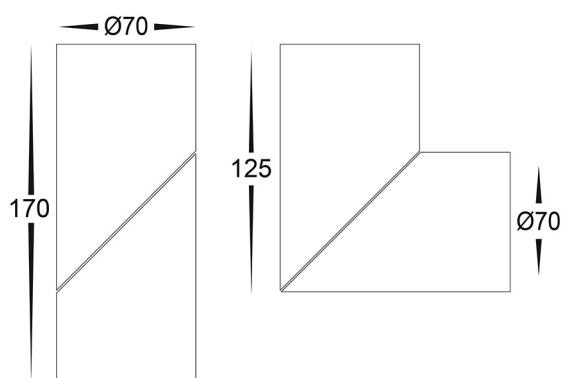

PRODUCT SPECIFICATIONS

Name: Nella Rotatable
Material: Aluminium
Colour: Matt Black or Matt White
IP Rating: IP54
Lamp Base: Built in LED
CRI: ≥80
Wiring: Parallel
Dimmable: Yes (Triac)
Warranty: 2 Years Replacement**

DIMENSIONS

COLOUR TEMPERATURE

Tri-Colour By Havit

3000K

4000K

5500K

IP RATING

APPROVALS

Product Ordering

IMAGE	PART NUMBER	COLOURTEMP	LUMENS	INPUT	BEAM ANGLE	INCLUDED LED
	HV5823T-BLK	3000k 4000k 5500k	960lm 1020lm 1080lm	240v AC	60°	TRI Colour 12w Built in LED
	HV5823T-WHT	3000k 4000k 5500k	960lm 1020lm 1080lm			