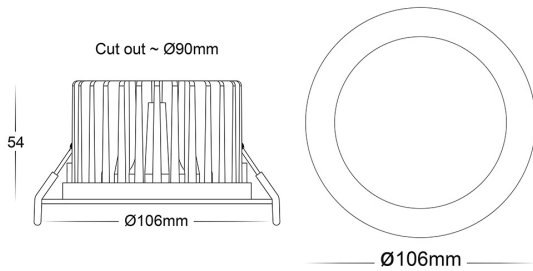

Aluminium Semi Deep LED Downlights

PRODUCT SPECIFICATIONS

Name: Ora
Material: Aluminium + PC
Colour: Matt Black or Matt White
Cut Out: 90mm
IP Rating: IP54
Lamp Base: Built in LED
CRI: ≥90
Wiring: Parallel
Dimmable: Yes (Triac)
Warranty: 3 Years Replacement**

DIMENSIONS

LED DRIVER

IC-4 RATED
(FITTING ONLY)

COLOUR TEMPERATURE

IP RATING

APPROVALS

Product Ordering

| IMAGE | PART NUMBER | COLOURTEMP | LUMENS | INPUT | BEAM ANGLE | INCLUDED LED |
|-------|--------------------|-------------------------|--------------------------|---------|------------|---------------------------------------|
| | HV5530T-BLK | 3000k 4000k 5500k | 980lm 990lm 1000lm | 240v AC | 90° | TRI Colour 12w Built in LED |
| | HV5530T-WHT | 3000k 4000k 5500k | 980lm 990lm 1000lm | | | |