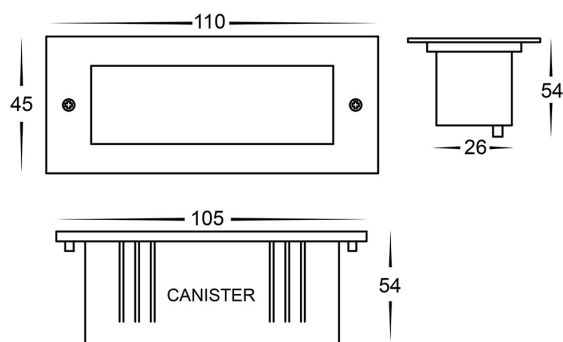

DIMENSIONS

COLOUR TEMPERATURE

Tri-Colour By Havit

3000K

4000K

5500K

IP RATING

APPROVALS

Product Ordering

IMAGE	PART NUMBER	COLOURTEMP	LUMENS	INPUT	BEAM ANGLE	INCLUDED LED
	HV3007T-BLK-12V	3000K 4000K 5500K	240lm 255lm 270lm	12v DC	120°	Tri-Colour 3w Built in LED
	HV3007T-SS316-12V	3000K 4000K 5500K	240lm 255lm 270lm	12v DC	120°	Tri-Colour 3w Built in LED

12v DC models must be used with suitable 12v DC LED Driver

* Lumen output measured at source

** See Warranty Terms and Conditions for more information

For more information contact Havit Lighting

ADDRESS:
143 Beauchamp Road
Matraville NSW 2036
Australia

Tel: 02 9381 8300
Fax: 02 9666 8881
Email: sales@havit.com.au
web: www.havit.com.au