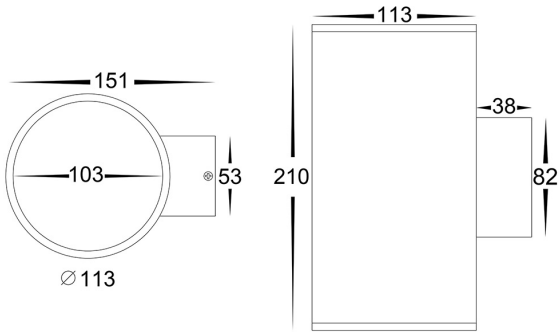

Aluminium Large Round Up & Down Wall Lights

PRODUCT SPECIFICATIONS

Name: Porter
Material: Aluminium
Colour: Poly powder coated black or white
IP Rating: IP54
Lamp Base: Built in LED
CRI: ≥80
Wiring: Parallel
Dimmable: Yes
Warranty: 2 Years Replacement**

DIMENSIONS

COLOUR TEMPERATURE

IP RATING

APPROVALS

Product Ordering

IMAGE	PART NUMBER	COLOURTEMP	LUMENS	INPUT	BEAM ANGLE	INCLUDED LED
	HV3629T-BLK	3000k 4000k 5500k	2x 1200lm 2x 1275lm 2x 1350lm	240v AC	60°	Tri-Colour 2x 15w Built in LED
	HV3629T-WHT	3000k 4000k 5500k	2x 1200lm 2x 1275lm 2x 1350lm	240v AC	60°	Tri-Colour 2x 15w Built in LED