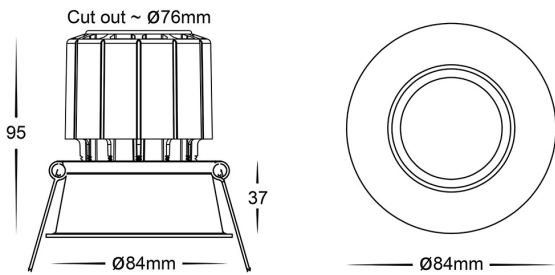

Aluminium Fixed Deep LED Downlights

PRODUCT SPECIFICATIONS

- Name:** Prime
- Material:** Aluminium + PC
- Colour:** Matt Black or Matt White
- Cut Out:** 76mm
- IP Rating:** IP54
- Lamp Base:** Built in LED
- CRI:** ≥90
- Wiring:** Parallel
- Dimmable:** Yes (Triac)
- Warranty:** 3 Years Replacement**

DIMENSIONS

LED DRIVER

IC-4 RATED
(FITTING ONLY)

COLOUR
TEMPERATURE

IP RATING

APPROVALS

Product Ordering

IMAGE	PART NUMBER	COLOURTEMP	LUMENS	INPUT	BEAM ANGLE	INCLUDED LED
	HV5513T-BLK	3000k	980lm 990lm 1000lm	240v AC	45°	TRI Colour 12w Built in LED
		4000k				
	HV5513T-WHT	3000k	980lm			
		4000k	990lm			
		5500k	1000lm			