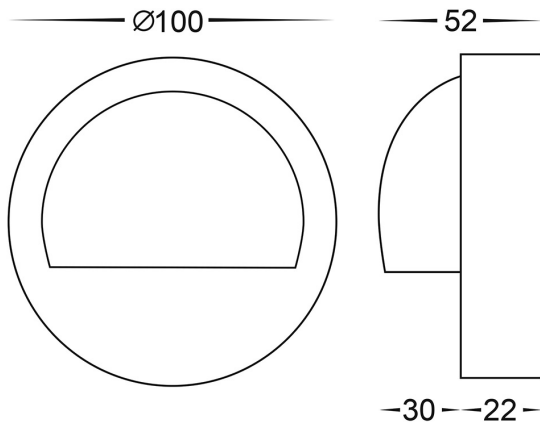

Antique Brass Step Lights with Eyelid

PRODUCT SPECIFICATIONS

- Name:** Pinta
- Material:** Solid Brass
- Colour:** Antique Brass
- IP Rating:** IP65
- Lamp Base:** G9, G4 or Built in LED
- CRI:** ≥80
- Cable Length:** 200mm
- Wiring:** Parallel
- Dimmable:** No
- Warranty:** 2 Years Replacement**

DIMENSIONS

COLOUR TEMPERATURE

IP RATING

APPROVALS

Product Ordering

IMAGE	PART NUMBER	COLOURTEMP	LUMENS	INPUT	BEAM ANGLE	INCLUDED LED
	HV2901-AB	N/A	N/A	240v AC	N/A	G9 25w Max No Globe Supplied
	HV2902-AB	N/A	N/A	12v DC	N/A	G4 20w Max No Globe Supplied
	HV2903T-AB	3000k 4000k 5500k	160lm 170lm 180lm	240v AC	120°	TRI Colour 2.3w Built in LED
	HV2904T-AB	3000k 4000k 5500k	160lm 170lm 180lm	12v DC	120°	TRI Colour 2.3w Built in LED