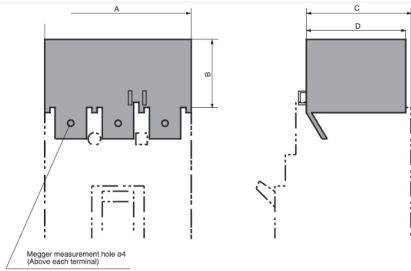

#### SPECIFICATIONS

Compatible Product Series'	E125 S125
Details, compatible Product Series	E125, S125
Component Type MCCB	Terminal Cover / Interpole Barrier
Number of Poles	4
Compatible Frame Size(s)	125 AF compatible
Package Quantity	2 qty

Dimensions (in mm)

Breaker	Connection	A			B			B <sup>1</sup>		C			D		
		1P	3P	4P	1P	3P	4P	3P	4P	1P	3P	4P	1P	3P	4P
E125, S125, ZS125	Front (long)	30	90	120	40	40	40	—	48	48	48	46	46	46	
	Front (short)	—	90	120	—	22	22	—	—	48	48	—	46	46	
	Tunnel clamp	30	90	120	2.5	2.5	2.5	6	62.5	61	61	60	59.5	59.5	
S160	Front <sup>1)</sup> (long)	35	105	140	55	55	55	—	54	54	54	52	52	52	
E250, S250 (except S250-PE)	Front (short) <sup>1)</sup>	—	105	140	—	30	30	—	—	54	54	—	52	52	
ZS250	Tunnel clamp	35	105	140	2.5	2.5	2.5	6	63	61	61	49.5	59.5	59.5	
H125, L125, H160, L160	Front <sup>1)</sup>	—	105	140	—	55	55	—	—	89	89	—	87	87	
H250, L250, S250-PE	Tunnel clamp	—	105	140	—	2.5	2.5	4.5	—	96	96	—	59.5	59.5	
E400, S400	Front (wide)	—	140	185	—	110	110	—	—	97	99	—	96	98	
E630NE, S630CE, S630GE	Front (wide)	—	180	240	—	110	114	—	—	97	99	—	96	98	
	Front (narrow) <sup>1)</sup>	—	140	185	—	80	85	—	—	134	134	—	93	93	
H400, L400	Tunnel clamp	—	140	185	—	3	3	4.5	—	97	97	—	93	93	
	Front (wide)	—	180	240	—	110	114	—	—	134	136	—	96	98	
	Tunnel clamp	—	140	185	—	3	3	4.5	—	134	134	—	93	93	