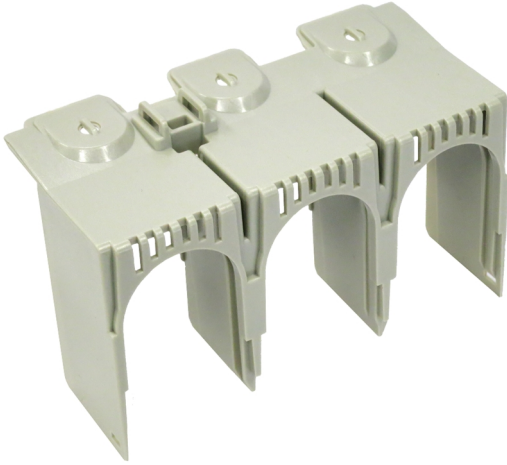

## T2 SHORT COVER GREY FOR 125 4P

Power Distribution and Protection > Circuit Breakers > Moulded Case Circuit Breakers > TemBreak PRO Moulded Case Circuit Breaker > TemBreak PRO External Accessories for 160AF to 1600AF

### TB2 Short Grey Terminal Cover 4P 125 AF

Representative Photo Only  
(actual product may vary based on configuration selections)

#### SPECIFICATIONS

Compatible Product Series'	E125 S125
Details, compatible Product Series	E125, S125
Component Type MCCB	Terminal Cover / Interpole Barrier
Number of Poles	4
Compatible Frame Size(s)	125 AF compatible
Package Quantity	2 qty

Dimensions (in mm)

Breaker	Connection	A			B			B <sup>1</sup>		C			D		
		1P	3P	4P	1P	3P	4P	3P	4P	1P	3P	4P	1P	3P	4P
E125, S125, ZS125	Front (long)	30	90	120	40	40	40	—	48	48	48	46	46	46	
	Front (short)	—	90	120	—	22	22	—	—	48	48	—	46	46	
	Tunnel clamp	30	90	120	2.5	2.5	2.5	6	62.5	61	61	60	59.5	59.5	
S160	Front <sup>1)</sup> (long)	35	105	140	55	55	55	—	54	54	54	52	52	52	
E250, S250 (except S250-PE)	Front (short) <sup>1)</sup>	—	105	140	—	30	30	—	—	54	54	—	52	52	
ZS250	Tunnel clamp	35	105	140	2.5	2.5	2.5	6	63	61	61	49.5	59.5	59.5	
H125, L125, H160, L160	Front <sup>1)</sup>	—	105	140	—	55	55	—	—	89	89	—	87	87	
H250, L250, S250-PE	Tunnel clamp	—	105	140	—	2.5	2.5	4.5	—	96	96	—	59.5	59.5	
E400, S400	Front (wide)	—	140	185	—	110	110	—	—	97	99	—	96	98	
E630NE, S630CE, S630GE	Front (wide)	—	180	240	—	110	114	—	—	97	99	—	96	98	
	Front (narrow) <sup>1)</sup>	—	140	185	—	80	85	—	—	134	134	—	93	93	
H400, L400	Tunnel clamp	—	140	185	—	3	3	4.5	—	97	97	—	93	93	
	Front (wide)	—	180	240	—	110	114	—	—	134	136	—	96	98	
	Tunnel clamp	—	140	185	—	3	3	4.5	—	134	134	—	93	93	