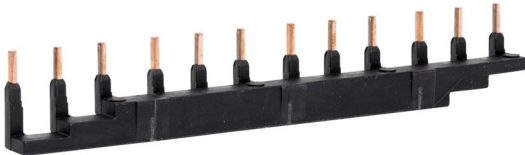

Catalogue No: **KT7-32-DB-45-4**

BUSBAR 3P 64A 4 STARTERS

Motor Control and Drives > Motor Starting and Protection > Motor Protection Circuit Breakers > Sprecher + Schuh Motor Protection Circuit Breakers > KT7 Accessories > Compact Busbar System and Connection Accessories

Compact busbar 64A, to suit 4x KT7-25/32 MPCB, no side auxiliary

- Manual motor starting permits on / off motor control for non-severe duty
- Available in a wide range of motor sizes to suit your installation type
- Can be used in a variety of control schemes that reduce panel space, simplify installation and eliminate the need for more expensive equipment
- Wide range of accessories for application flexibility

Representative Photo Only
(actual product may vary based on configuration selections)

SPECIFICATIONS

Component Type Motor Control and Drives

Compact Busbar System

REFERENCES

IECEX Certificate -

Supplier Declaration of Conformity: -