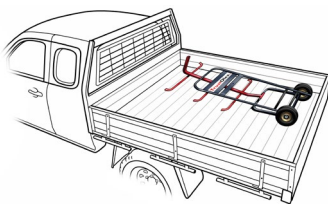

Easy to store

Collapsible, compactible and can be stored easily in your truck