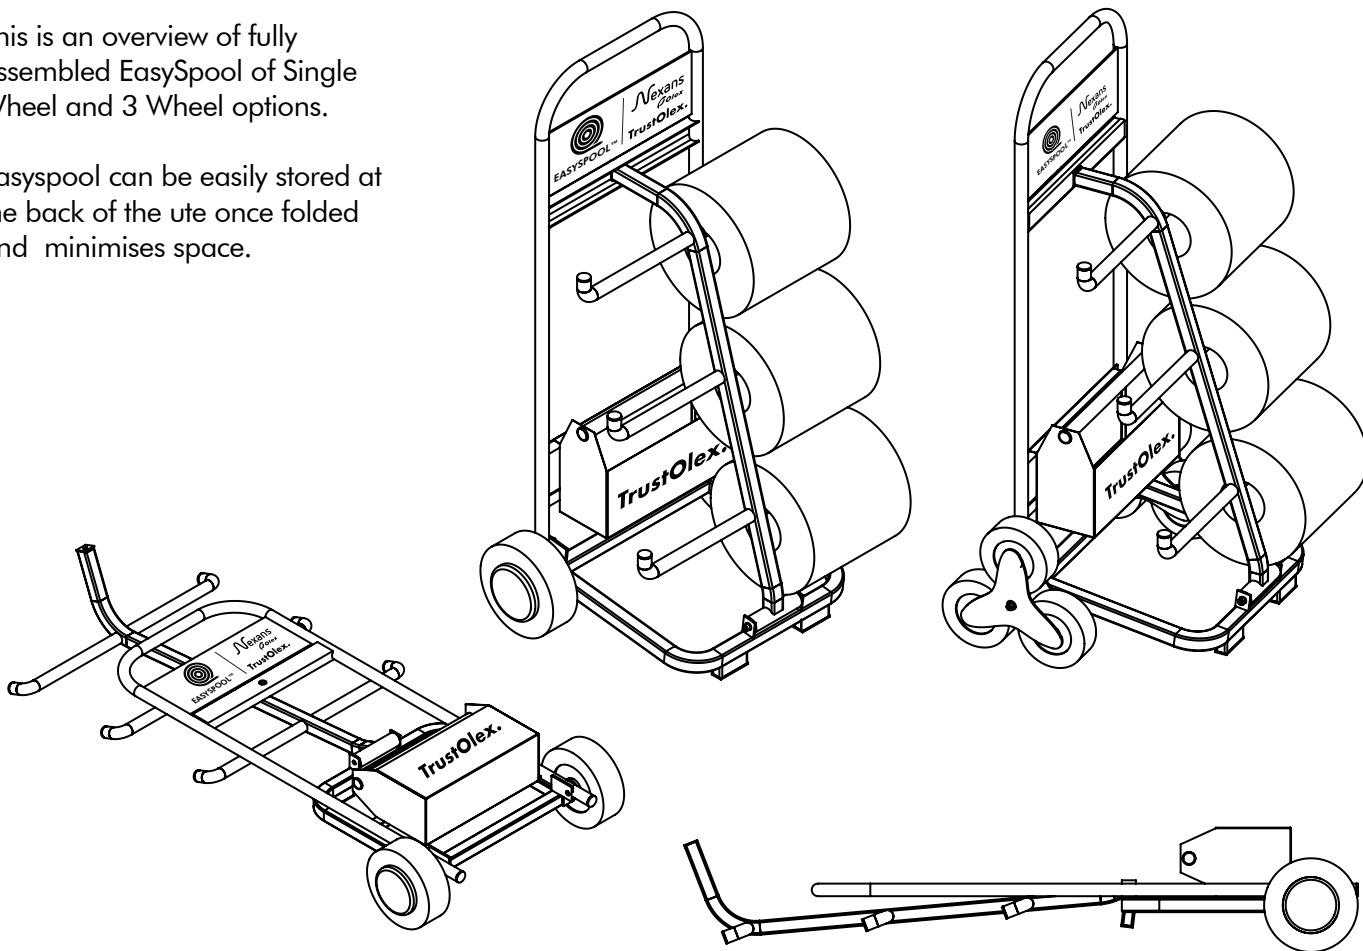

ASSEMBLY INSTRUCTION

This is an overview of fully assembled EasySpool of Single Wheel and 3 Wheel options.

Easyspool can be easily stored at the back of the ute once folded and minimises space.