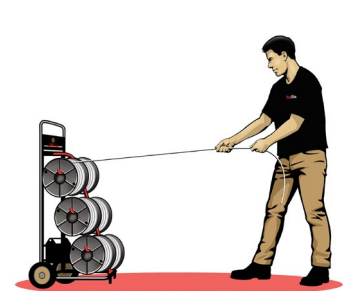

### Easy to manage

Removes the need to physically carry reels on forearms which therefore minimises OHS injuries and manual handling

### Easy to reel

Designed to act as an 'A frame' for wiring. Save time by pulling up to 6 cables at once with ease and reduce the number of drum changes (compared to old style cable rollers).