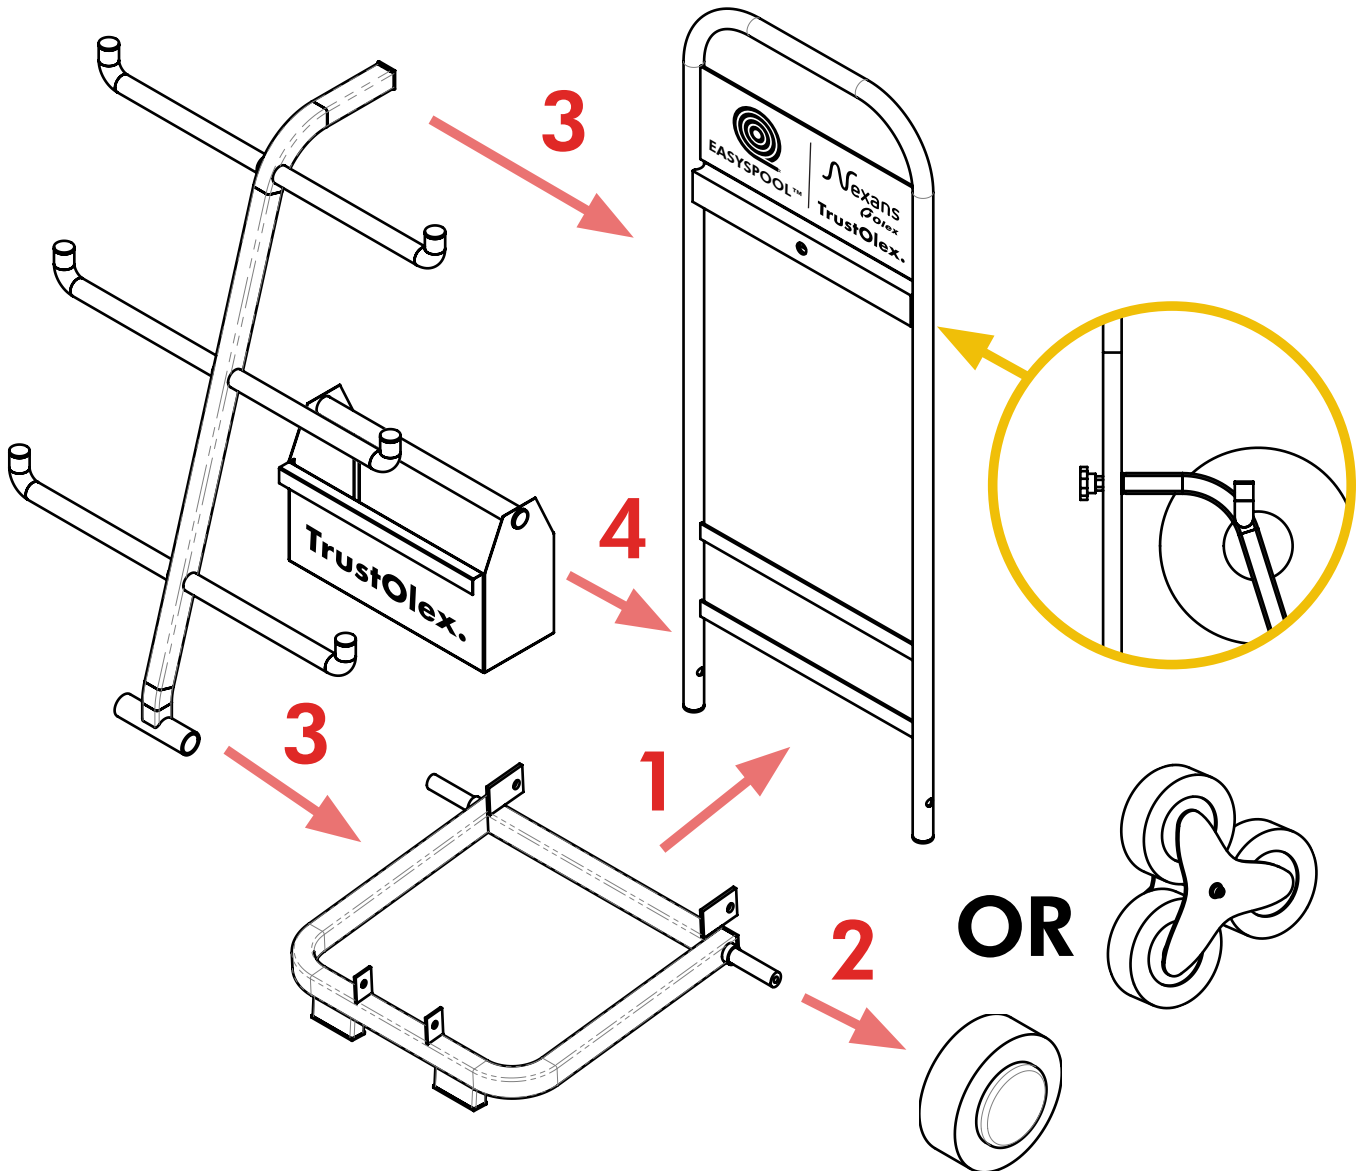

### Easy to reel

Designed to act as an 'A frame' for wiring. Save time by pulling up to 6 cables at once with ease and reduce the number of drum changes (compared to old style cable rollers).

### Removable toolbox

EASYSPOOL™'s handy removable toolbox clips onto the back of the trolley for additional tool storage.

# ASSEMBLY INSTRUCTIONS

**1**

Assemble the main frame to the base frame with bolt/nut provided.

**2**

Attach the wheel on the extension bar on the base frame with bolt/washer provided

**3**

Firstly attach the pool spine to the bottom base frame with the long bolt provided, then connect the top of the spool spine to the main frame and secure it with the threaded knob provided.