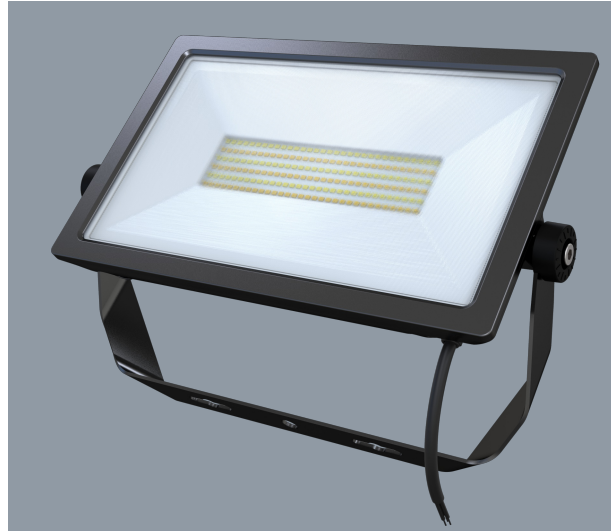

STARPAD SE7071TC - 15/100W

15-100 watt IP65 LED floodlight with integral selectable colour temperature

Application

A versatile floodlight solution for residential and commercial exterior spaces

Design Specifications

- Robust die-cast aluminium body, IK 07 rated
- Durable black, silver or white powder coated finish
- Textured tempered glass front cover
- High efficiency SMD LED chips, non-dimmable LED driver, CRI > 80, CCT selectable 3000, 4000 or 5000K
- High performance aluminium reflector, beam distribution 100 degree
- Nickel plated copper cable gland with 600 mm 3 core rubber flex (15-30 watt models), 800mm for (50-100 watt models)

Technical Specification

Model No.	Body Colour	Dim (mm)	Mass (kg)
SE7071/15TC/WH	WHITE	153(L) x 153(W) x 33(H)	0.6
SE7071/15TC/SL	SILVER	153(L) x 153(W) x 33(H)	0.6
SE7071/15TC/BK	BLACK	153(L) x 153(W) x 33(H)	0.6
SE7071/30TC/WH	WHITE	204(L) x 36(W) x 207(H)	1
SE7071/30TC/SL	SILVER	204(L) x 36(W) x 207(H)	1
SE7071/30TC/BK	BLACK	204(L) x 36(W) x 207(H)	1
SE7071/50TC/WH	WHITE	246(L) x 261(W) x 39(H)	1.5
SE7071/50TC/SL	SILVER	246(L) x 39(W) x 261(H)	1.5
SE7071/50TC/BK	BLACK	246(L) x 39(W) x 261(H)	1.5
SE7071/100TC/WH	WHITE	290(L) x 40(W) x 342(H)	2.6
SE7071/100TC/SL	SILVER	290(L) x 40(W) x 342(H)	2.6
SE7071/100TC/BK	BLACK	290(L) x 40(W) x 342(H)	2.6