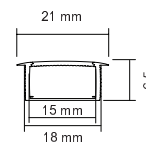

Head Office
40 Biloela Street
Villawood NSW 2163
T +612 9723 3099
F +612 9724 1899

Victoria
46-48 Keys Road
Moorabbin VIC 3189
T +613 9532 3168
F +613 9532 1838

Queensland
13/258 Musgrave Road
Coopers Plains QLD 4108
T +617 3276 8897
F +617 3277 8817

WA Agencies
Delta Lighting System
15 Hunt St. Malaga WA 6090
T +618 9249 4447
F +618 9249 2776

LED STRIP CHANNELS

SLT1000, SLT2000, SLT3000, SLT4000, SLT4050, SLT5000

SLT4050

SLT1000

- Extruded aluminium body
- Anodize silver finish
- Clear reeded polycarbonate diffuser
- Come with PVC base and end cap
- Standard channel length: 1m/2m

SLT2000

- Extruded aluminium body
- Anodize silver finish
- Clear reeded polycarbonate diffuser
- Come with PVC base and end cap
- Standard channel length: 1m/2m

SLT3000

- Extruded aluminium body
- Anodize silver finish
- Opal polycarbonate diffuser
- Standard channel length: 1m/2m

SLT4000

- Extruded aluminium body
- Anodize silver finish
- Opal reeded polycarbonate diffuser
- Standard channel length: 1m/2m

SLT4050

- Extruded aluminium body
- Anodize silver finish
- Opal reeded polycarbonate diffuser
- Standard channel length: 1m/2m

SLT5000

- Extruded aluminium body
- Anodize silver finish
- Opal polycarbonate diffuser
- Come with PVC base and end cap
- Standard channel length: 1m/2m