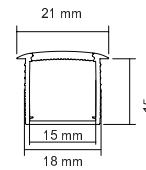

Head Office
40 Biloela Street
Villawood NSW 2163
T +612 9723 3099
F +612 9724 1899

Victoria
46-48 Keys Road
Moorabbin VIC 3189
T +613 9532 3168
F +613 9532 1838

Queensland
13/258 Musgrave Road
Coopers Plains QLD 4108
T +617 3276 8897
F +617 3277 8817

WA Agencies
Delta Lighting System
15 Hunt St. Malaga WA 6090
T +618 9249 4447
F +618 9249 2776

LED STRIP CHANNELS

SLT1000, SLT2000, SLT3000, SLT4000, SLT4050, SLT5000

SLT4000

SLT1000

- Extruded aluminium body
- Anodize silver finish
- Clear reeded polycarbonate diffuser
- Come with PVC base and end cap
- Standard channel length: 1m/2m

SLT2000

- Extruded aluminium body
- Anodize silver finish
- Clear reeded polycarbonate diffuser
- Come with PVC base and end cap
- Standard channel length: 1m/2m

SLT3000

- Extruded aluminium body
- Anodize silver finish
- Opal polycarbonate diffuser
- Standard channel length: 1m/2m

SLT4000

- Extruded aluminium body
- Anodize silver finish
- Opal reeded polycarbonate diffuser
- Standard channel length: 1m/2m

SLT4050

- Extruded aluminium body
- Anodize silver finish
- Opal reeded polycarbonate diffuser
- Standard channel length: 1m/2m

SLT5000

- Extruded aluminium body
- Anodize silver finish
- Opal polycarbonate diffuser
- Come with PVC base and end cap
- Standard channel length: 1m/2m