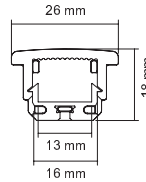

Head Office
40 Biloela Street
Villawood NSW 2163
T +612 9723 3099
F +612 9724 1899

Victoria
46-48 Keys Road
Moorabbin VIC 3189
T +613 9532 3168
F +613 9532 1838

Queensland
13/258 Musgrave Road
Coopers Plains QLD 4108
T +617 3276 8897
F +617 3277 8817

WA Agencies
Delta Lighting System
15 Hunt St. Malaga WA 6090
T +618 9249 4447
F +618 9249 2776

LED STRIP CHANNELS

SLT1000, SLT2000, SLT3000, SLT4000, SLT4050, SLT5000

SLT2000

SLT1000

- Extruded aluminium body
- Anodize silver finish
- Clear reeded polycarbonate diffuser
- Come with PVC base and end cap
- Standard channel length: 1m/2m

SLT2000

- Extruded aluminium body
- Anodize silver finish
- Clear reeded polycarbonate diffuser
- Come with PVC base and end cap
- Standard channel length: 1m/2m

SLT3000

- Extruded aluminium body
- Anodize silver finish
- Opal polycarbonate diffuser
- Standard channel length: 1m/2m

SLT4000

- Extruded aluminium body
- Anodize silver finish
- Opal reeded polycarbonate diffuser
- Standard channel length: 1m/2m

SLT4050

- Extruded aluminium body
- Anodize silver finish
- Opal reeded polycarbonate diffuser
- Standard channel length: 1m/2m

SLT5000

- Extruded aluminium body
- Anodize silver finish
- Opal polycarbonate diffuser
- Come with PVC base and end cap
- Standard channel length: 1m/2m