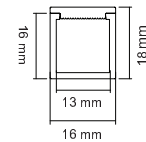

Head Office
40 Biloela Street
Villawood NSW 2163
T +612 9723 3099
F +612 9724 1899

Victoria
46-48 Keys Road
Moorabbin VIC 3189
T +613 9532 3168
F +613 9532 1838

Queensland
13/258 Musgrave Road
Coopers Plains QLD 4108
T +617 3276 8897
F +617 3277 8817

WA Agencies
Delta Lighting System
15 Hunt St. Malaga WA 6090
T +618 9249 4447
F +618 9249 2776

LED STRIP CHANNELS

SLT1000, SLT2000, SLT3000, SLT4000, SLT4050, SLT5000

SLT3000

SLT1000

- Extruded aluminium body
- Anodize silver finish
- Clear reeded polycarbonate diffuser
- Come with PVC base and end cap
- Standard channel length: 1m/2m

SLT2000

- Extruded aluminium body
- Anodize silver finish
- Clear reeded polycarbonate diffuser
- Come with PVC base and end cap
- Standard channel length: 1m/2m

SLT3000

- Extruded aluminium body
- Anodize silver finish
- Opal polycarbonate diffuser
- Standard channel length: 1m/2m

SLT4000

- Extruded aluminium body
- Anodize silver finish
- Opal reeded polycarbonate diffuser
- Standard channel length: 1m/2m

SLT4050

- Extruded aluminium body
- Anodize silver finish
- Opal reeded polycarbonate diffuser
- Standard channel length: 1m/2m

SLT5000

- Extruded aluminium body
- Anodize silver finish
- Opal polycarbonate diffuser
- Come with PVC base and end cap
- Standard channel length: 1m/2m