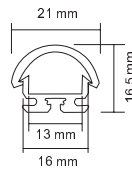

LED STRIP CHANNELS

SLT1000, SLT2000, SLT3000, SLT4000, SLT4050, SLT5000

SLT1000