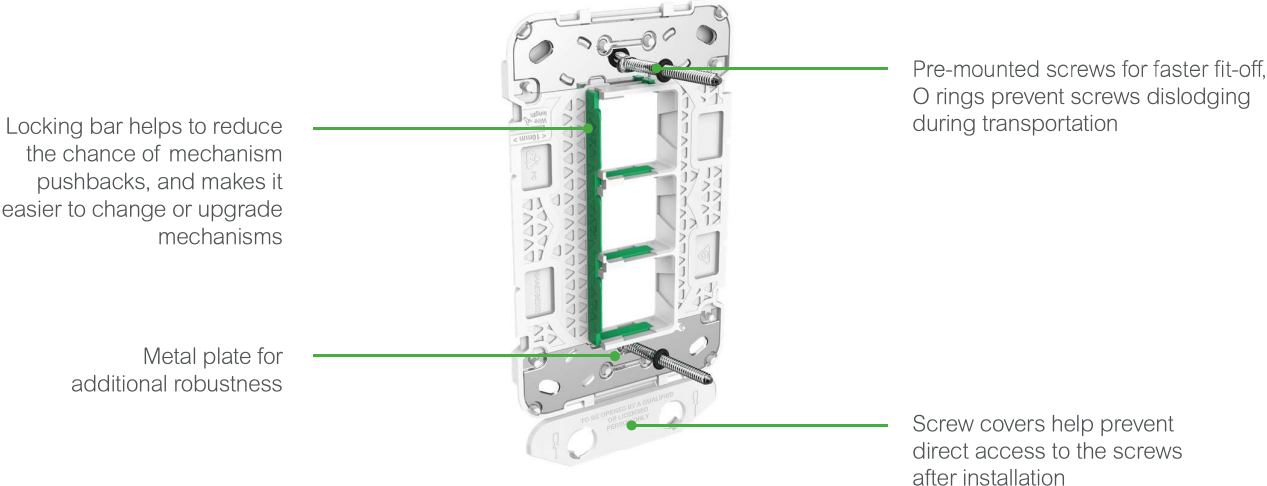

Clever switch innovation

Iconic® grids feature screw covers, drill guides and 40 series mechanisms for easy installs and customisation.