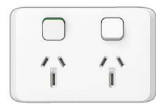

3025/15-VW
Power Outlet, Twin,
250VAC, 15A