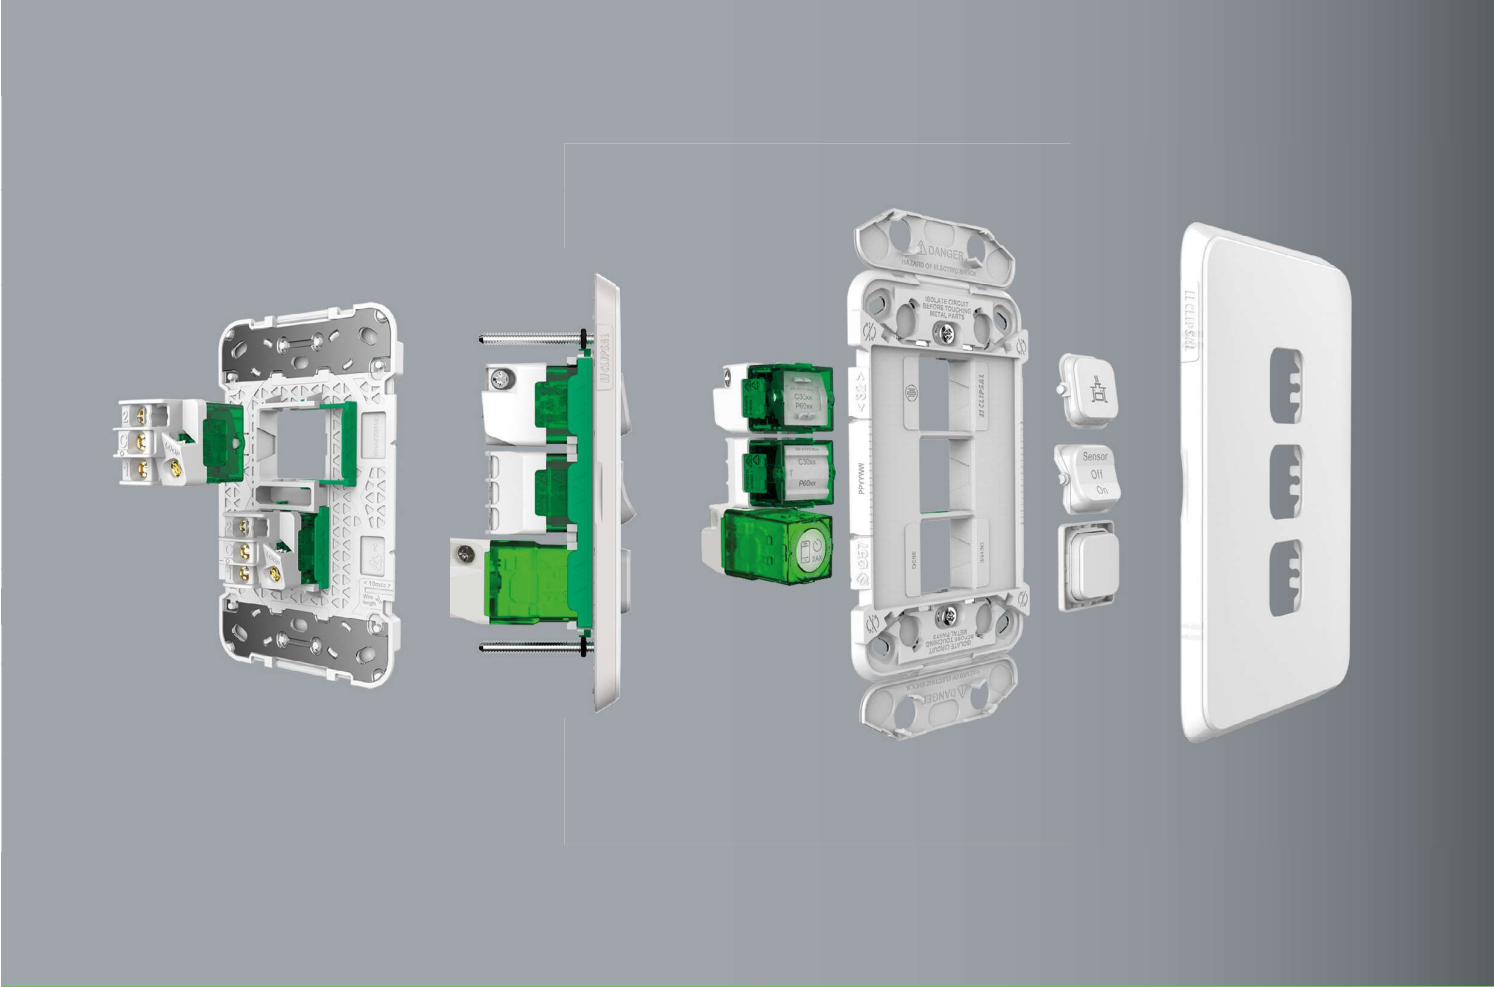

Locking bar allows simple mechanism reorientation and sturdy locking for a quick and easy install, limiting the chance of mechanism pushbacks.

Iconic's translucent edges allow the skins to pick-up background colours for a design that blends in with any wall colour.

Cable Entry Plate

The Iconic Cable Entry Plate is a cost-effective way to allow cables to pass through cleanly and easily and are ideal for placing behind TVs to ensure the cables are kept secure and hidden.

Product references

Switches, sockets and mechanisms

Iconic® offers one to six-gang metal reinforced grids with mechanism locking bars for multiple combinations of 40 mechanism products.

Switches

Iconic grids feature innovative screw covers, which help prevent screw access after installation, allowing skins to be changed easily at any time.