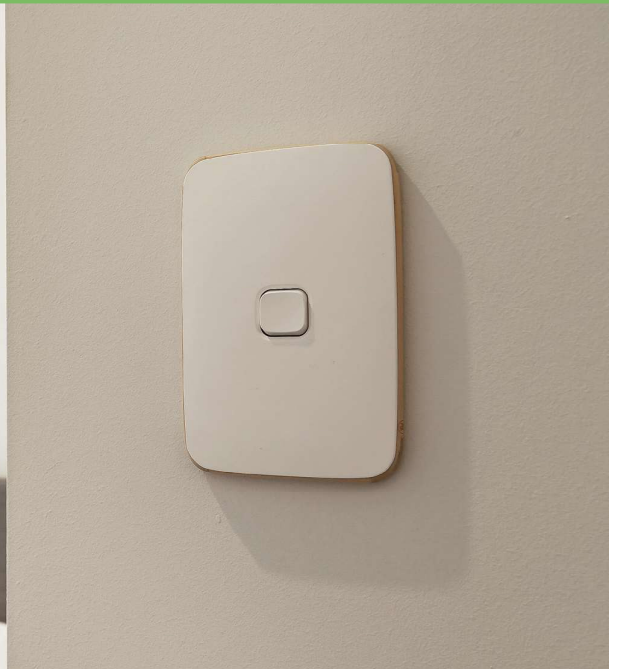

Cable Entry Plate

The Iconic Cable Entry Plate is a cost-effective way to allow cables to pass through cleanly and easily and are ideal for placing behind TVs to ensure the cables are kept secure and hidden.