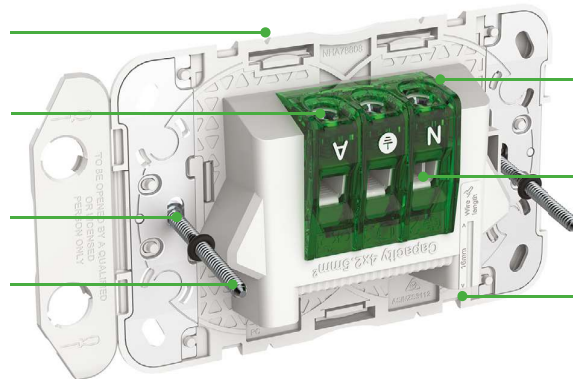

Enhanced connectivity

Iconic includes a comprehensive range of options for network connectivity requirements. With mechanisms for RJ45 networking, HDMI sockets and audio cable entry plates, you have what you need for complete home networking.

Sockets with a difference

Iconic® features innovations like pre-mounted screws, screw covers and in-line terminals.

Hole centre indicators for using a 57mm hole-saw for installations

Captive terminal screws to prevent them from coming out

84mm mounting centres fit standard mounting accessories

Pre-mounted screws for faster fit off covers

In-line terminals for easy screw access and faster termination

Large terminals accommodating up to 4 x 2.5mm cables

Strip length indicator

Tapping pad for spirit level

Safety messages on the screw covers

Screw covers help prevent direct access to the screws after installation

Socket grids are safe when installed

All sockets come with internal shutters providing additional protection