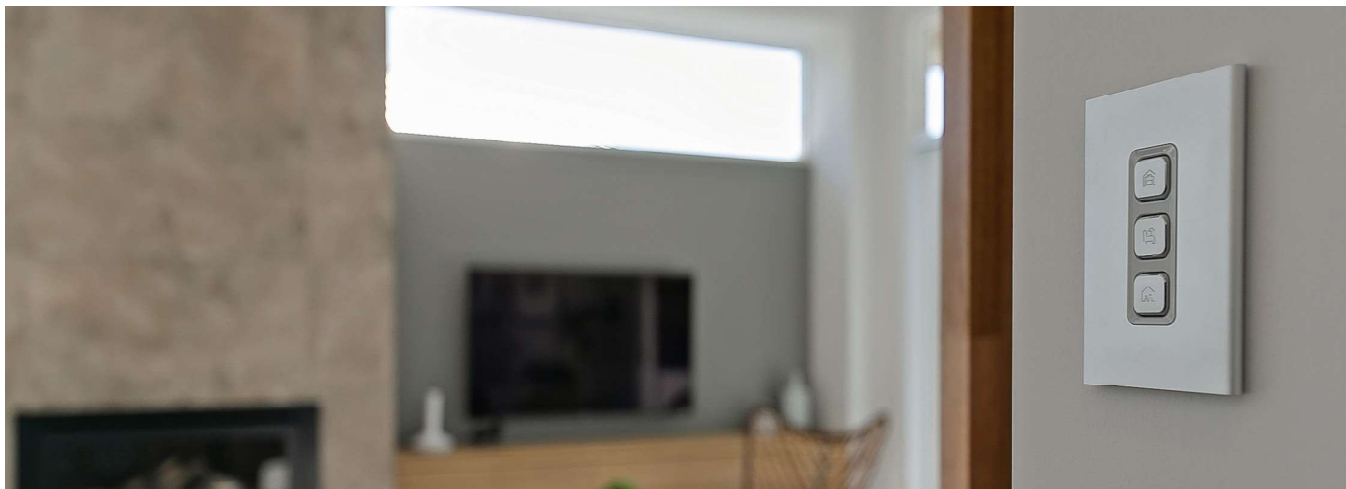

Iconic Styl skins

Iconic Styl is an irresistibly beautiful design made from durable anodised aluminium for a quality look in every home. Iconic Styl adds elegance, colour and modern simplicity with three metallic finishes to offer flexibility to a broad range of décor styles.

The Essence skins simply clip onto Iconic switch and socket grids, and use their own dedicated accessories such as push button caps, pictogram rockers and dimmer knobs.

Styl switch skins – including colours

* Available in

Styl socket skins – including colours

* Available in