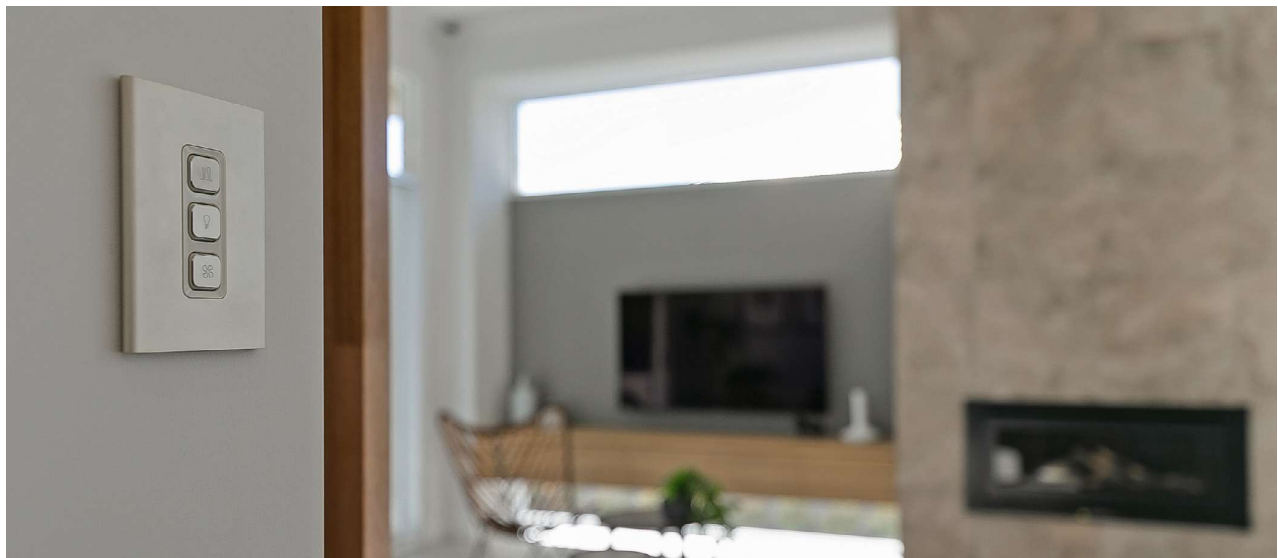

C-Bus® integrations

C-Bus® 40 Series modules can be mounted to Iconic to create wall plates for C-Bus®. It is possible to create up to a 6 gang wall plate with two master and 4 slave modules. The wallplate is programmable as ON/OFF toggle, dimmer, timer, scene control, bell press, shutter/blind control, fan speed and custom functions. Selectable blue and red LED indicator can be configured through C-Bus® configuration software. The 40 Series modules can be programmed via Learn mode or the C-Bus® configuration software and draw 18mA from the C-Bus network.