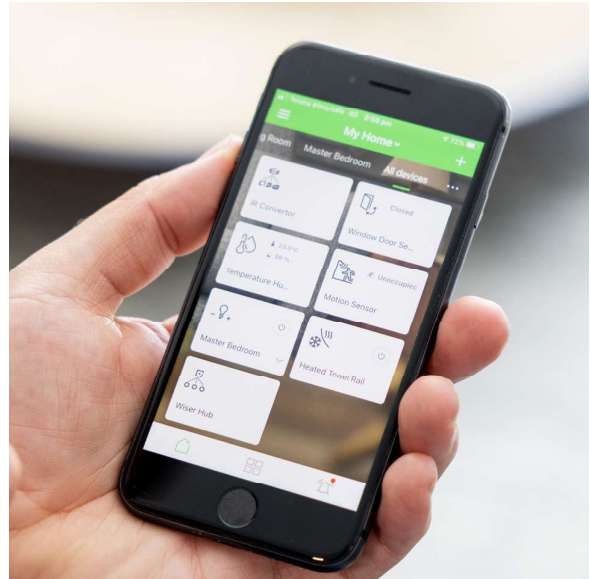

PIR motion sensor

The 40 Series PIR motion sensor mechanism is simple to install and configure with front light level and timer adjustment. It is ideal for hands free lighting control in entry ways, hallways or stairs.

Iconic Wiser™ Smart home solutions

Connected dimmers and switches

Connected 2AX switch

Connected Socket

Configure and control from the Wiser by SE app

Imagine a smart home that puts you in control

The Iconic connected switches, dimmers, fan controllers and sockets utilise standard wiring and both BLE (Bluetooth Low Energy) and Zigbee technology, making them ultra-flexible and scalable. In BLE default mode they can be swapped to Zigbee mode after installation to allow your customers to upgrade to more home automation features as their needs change.