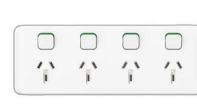

3025-VW
Power Outlet, Twin,
250VAC, 10A

3025/15-VW
Power Outlet, Twin,
250VAC, 15A

3025XA-VW
Power Outlet, Twin, 250VAC,
10A, extra switch

3025XUA-VW
Power Outlet, Twin, 250VAC,
10A, extra switch, less
mechanism