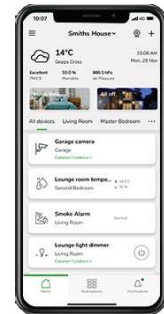

Connected Switch 10AX and Dimmer

Push button switch and dimmer with multiway control using ControlLink. Simple control from BLE (timer, 24/7 scheduling) or use Zigbee mode for home automation.

Connected Socket

Individual socket control. Timer and 24/7 scheduling in BLE or use Zigbee for automation.

Wiser by SE app

Simple and intuitive commissioning and control.

- Simple pairing and home setup
- Point to point control with BLE or connect to a Wiser Hub for a Zigbee meshed system.
- Dim lights, set timers and schedules, check status
- Simple Automations - Program many actions to trigger automatically
- Moments (scenes) – Trigger multiple devices at once from one tap or push of a button
- Notifications and alerts
- Seamless voice integration
- Control from anywhere