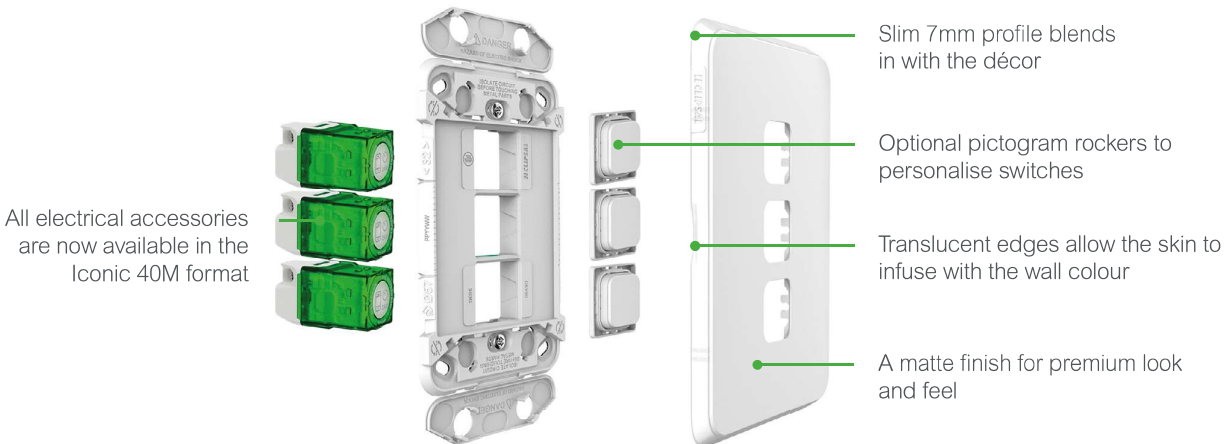

Clever switch innovation

Iconic® grids feature screw covers, drill guides and 40 series mechanisms for easy installs and customisation.