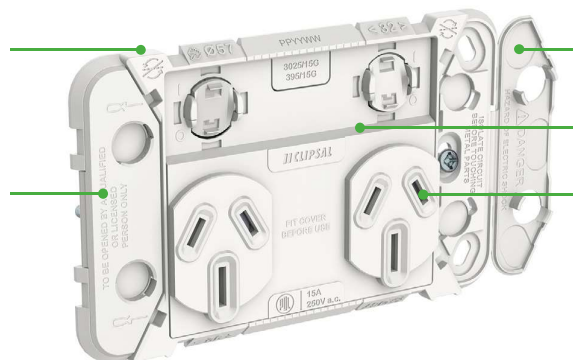

Sockets with a difference

Iconic® features innovations like pre-mounted screws, screw covers and in-line terminals.

Hole centre indicators for using a 57mm hole-saw for installations

Captive terminal screws to prevent them from coming out

84mm mounting centres fit standard mounting accessories

Pre-mounted screws for faster fit off covers

In-line terminals for easy screw access and faster termination

Large terminals accommodating up to 4 x 2.5mm cables

Strip length indicator

Tapping pad for spirit level

Safety messages on the screw covers

Screw covers help prevent direct access to the screws after installation

Socket grids are safe when installed

All sockets come with internal shutters providing additional protection