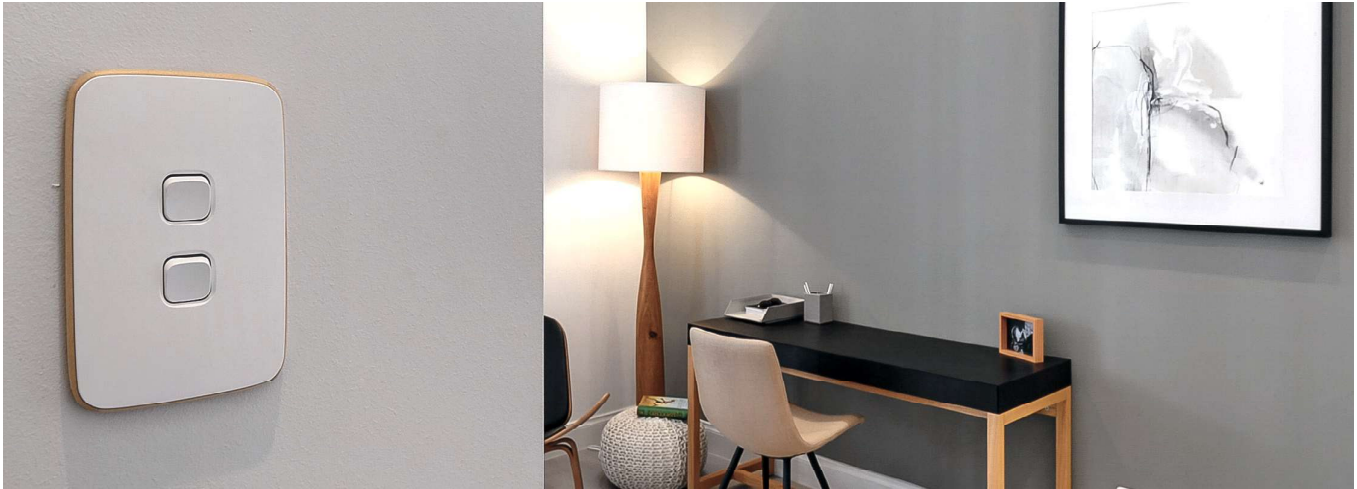

Iconic Essence skins

With smooth round wooden edges, Iconic Essence has an unmistakably luxurious look and feel. Setting a new benchmark for quality and style in residential products, the natural finish of Essence will enhance your living space.

The Essence skins simply clip onto Iconic switch and socket grids, and use their own dedicated accessories such as push button caps, pictogram rockers and dimmer knobs.

Essence switch skins – including colours