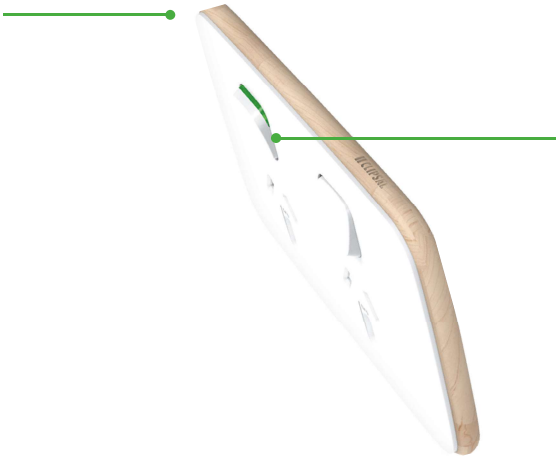

Green ON indicator

Subtle green ON indicator

Electrically safe

Although metal is used on these electrical products, the plastic surfaces provide insulation

Pictogram rockers

Optional pictogram rockers designed specifically for this range can be used. Simply pop-out the existing rockers (supplied with the skin) and replace them with the new pictogram rockers

Network options

Iconic Styl supports the full range of network connectivity and AV connectors as part of the Iconic range.

Iconic Essence design features

Durable

White ABS plastic surface.
Colourfast and UV stabilised

Real timber

Pale 'birch' real timber coated with matt lacquer for protection

Strength

'Tongue-and-groove' joins in the timber at each corner, help prevent splitting and provide a consistent timber grain direction

Green ON indicator

Subtle green ON indicator

Pictogram rockers

'Tongue-and-groove' joins in the timber at each corner, help prevent splitting and provide a consistent timber grain direction

Network options