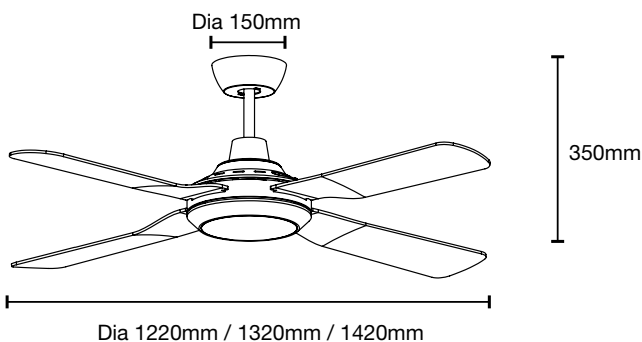

Indoor
Use Only

Tricolour

3 Step Switch
Dimming

DIMENSIONS

1220MM (48") / 1320MM (52") / 1420MM (56") 65W AC CEILING FAN 4 ABS BLADES WITH WALL CONTROLLER TRICOLOUR LED LIGHT

PACKAGING

SPECIFICATIONS

Model Name	Discovery II
Model Numbers	MDF1243M - Matt Black MDF1243W - White Satin MDF1343M - Matt Black MDF1343W - White Satin MDF1443M - Matt Black MDF1443W - White Satin
Air Movement m³/hr	11,835m ³ /hr (1220mm) 13,450m ³ /hr (1320mm) 15,260m ³ /hr (1420mm)
Motor	AC
Power Wattage	65W
Voltage	220-240 50Hz
Materials / Blade	ABS
Number of Blades	4
Blade Pitch	11° (1220mm / 1320mm) 10° (1420mm)
Hangsure Canopy	Maximum 15°
Lighting Wattage / Type	15W LED
Colour Temperature	3000K / 4000K / 5000K
Lumens Output	1580lm / 1745lm / 1690lm
Rated Lifetime	35,000 hours @ Ta25°C
Dimmable	3 step dimming
Control	Supplied with 3 speed wall controller