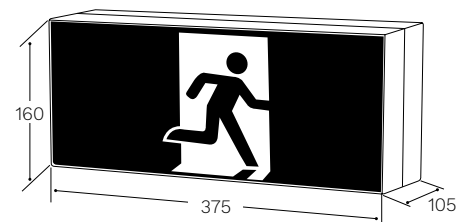

Dimensions (mm)
Wall Mount

clevertronics.co.nz
clevertronics.com.au

195 Chesterville Road, Moorabbin VIC 3189
P +61 3 9559 2700 F +61 3 9559 2799 E info@clevertronics.com.au

Clevertronics is committed to continuously improving its products. All features and specifications are subject to change without prior notice. CT-BRO-ANZ-BOXLITE-EX-002