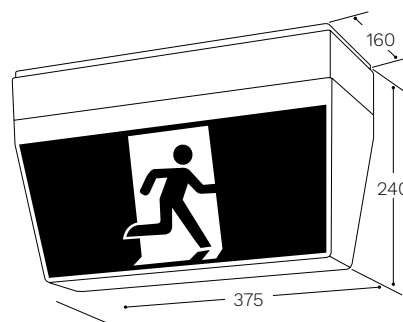

TECHNICAL SPECIFICATIONS	
Operating Mode	Maintained
Voltage (V) Frequency (Hz)	220-240V (50Hz)
Construction - Body / Diffuser	ABS / PC
Viewing Distance	24m
Mounting Type	Ceiling Single or Double Sided / Wall Single Sided
Operating Temperature	1°C to 40°C
Ingress Protection Rating (IP)	IP20

SPARE PARTS	EL CEILING MOUNT	EL WALL MOUNT
Battery	1560200	1560200
Lamp Bar	8002715	8002715
Diffuser	EBLD-CM	EBLD-WM

ACCESSORIES	EL CEILING MOUNT	EL WALL MOUNT
Cantilever Bracket (Ceiling)	3562090	3562090
Wireguard (Wall Mount)	2530050	2530050
Wireguard (Ceiling Mount)	2530110	2530110

CLASSIFICATION	EL CEILING MOUNT	EL WALL MOUNT
Co	D3.2	E2
C90	D3.2	E2

SPACING TABLE AND MOUNTING HEIGHTS – AS/NZS 2293.1:2018 (MINIMUM LIGHT LEVEL OF 0.2 LUX)									
Classification	2.1m	2.4m	2.7m	3.0m	3.3m	3.6m	4.0m	4.5m	5.0m
E2	5.0	5.2	5.2	5.2	0.0	0.0	0.0	0.0	0.0
D3.2	6.5	6.5	6.5	6.5	6.3	6.1	5.8	0.0	0.0

For 1 lux and AS/NZS 2293.1:2005 spacing tables please visit:
<https://clevertronics.com.au/spacing-tables/>

Based on minimum light level of 0.2 lux. Maximum allowed mounting height is 2.7m but for exceptions see AS/NZS 2293.1. Spacing classifications do not apply for theatre versions.

*Warranty information located at:
<https://clevertronics.com.au/warranty-statement/>

Dimensions (mm)
Ceiling Mount