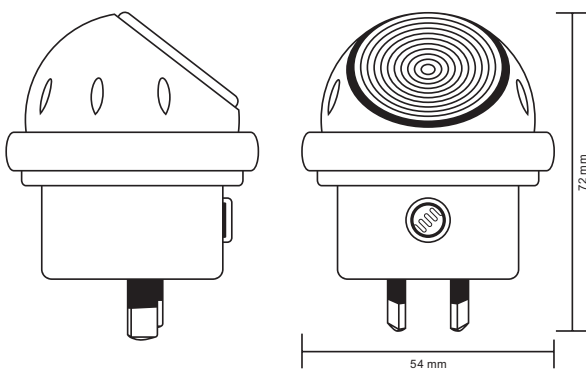

NIGHT01

Interior LED Wall Utility Night Light

Product Features:

- Input voltage: 220-250V AC
- Inbuilt LED driver
- Automatically Turns on at dusk and off at dawn
- No batteries required
- Rotates through 360° to light any direction
- For indoor use only

Part No.	NIGHT01
Description	WALL INTERNAL LED PLUG IN NIGHTLIGHT 360D
Kelvin	6500K
Lumens	28lm
Watt	0.2W
Weight	0.08kg
Box	28x21x13.5cm
Carton QTY	12/96

1. For best results, use in a place with ample natural light, unobstructed by window furnishings
2. To use safely, ensure the night light is fully inserted into socket
3. The photoelectric eye will sense fading light and automatically switch the night light on and off again as natural light return