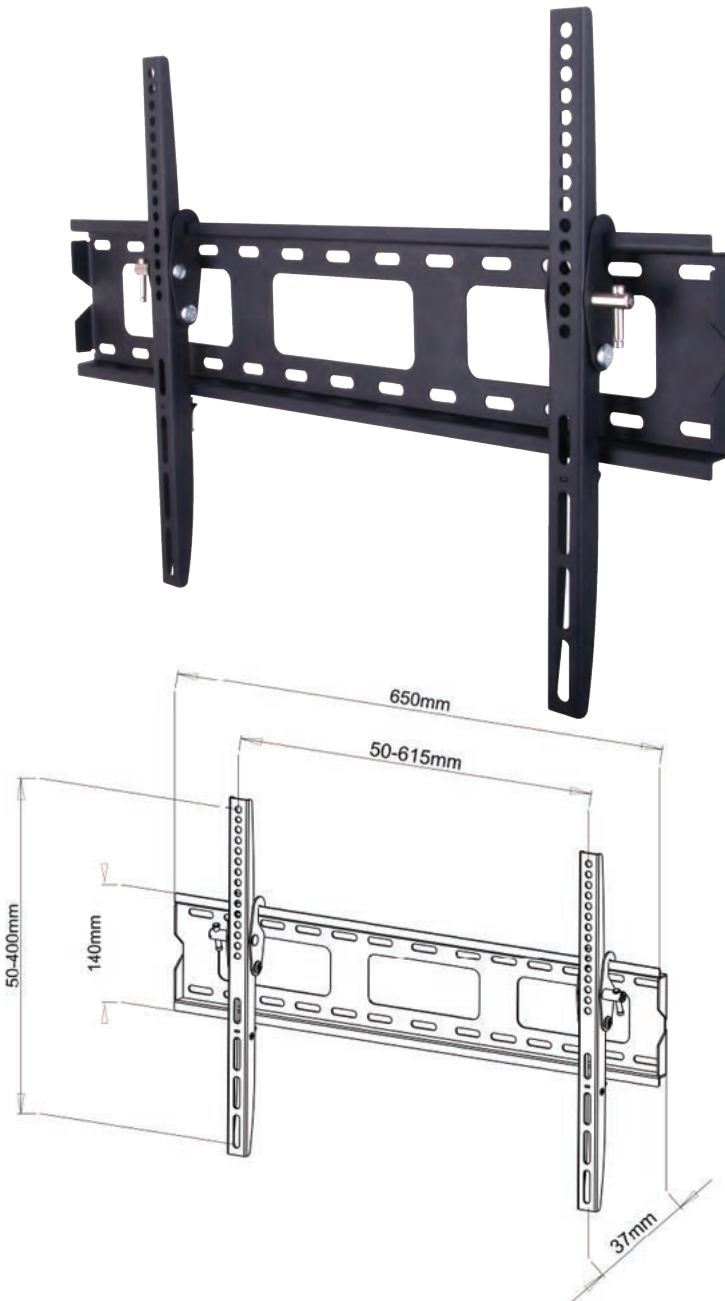

Trade Audio Visual Products

**TRADE
MADE**
QUALITY MATERIALS FOR
THE TRADESMAN IN MIND

★ ★ ★ ★ ★
**100%
Australian
Owned**

LCD-LED Television Bracket for 40"-75" Screens

Digital Life TV Bracket suitable for LCD/LED/Curved screens 40" to 75", weighing up to 55kg. Finished with durable black powder coat, it comes with a range of mounting hardware included. VESA Compliant.

Product Code: EPLB102B

- For screens 40" to 75"
- Max VESA: 600mm x 400mm
- Max Weight: 55Kg
- TV Profile 37mm from wall
- Tilt: 0° to 12°
- Back Mounting Plate: 650mm Wide
- Mounting Hardware Included
- Solid Powder Coated Sheet
- Weight: 1.8kg

Available Colours

Black