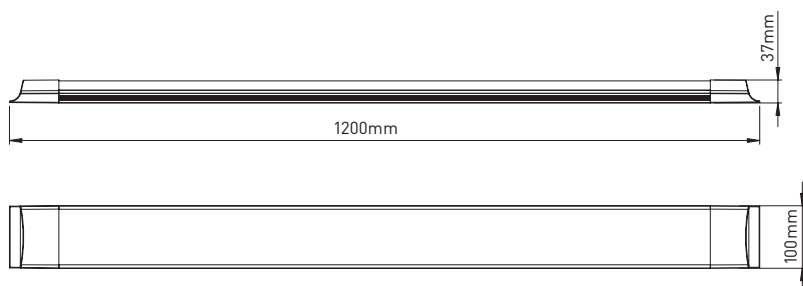

Data Sheet

Blade LED Batten

CAT NO. LLF024K1200

A brand of  **legrand**

Cat no.	LLF024K1200
Description	Blade LED Batten
Lumens output	3600lm
CRI	80+
Beam angle	108°
Lifespan	35,000h
Dimmable	No
Input power	36W
Light colour	Cool White (4000K)
Efficacy	100lm/W
Warranty	3 years

Blade LED Batten

CAT NO. LLF024K1200

A brand of **legrand**

Single product (Qty 1)	
Cat No	Barcode
LLF024K1200	9321001480778

Outer box (Qty 10)	
Cat No	Barcode
LLF024K1200	9321001480785

- Ideal for halls, corridors, offices, shopping centres and garages
- Use 36W for a lumens of 3600lm
- Length: 1200mm
- Lifespan: 35,000 hours
- Cool white 4,000K nominal
- 3 years warranty