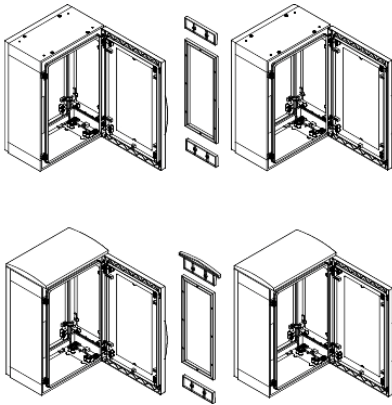

## NSYMUPLA54G

Horizontal coupling kit for PLA enclosure H500xD420 mm - IP55coupling

### Main

Range	Thalassa
Accessory / separate part category	Coupling accessory
Product or component type	Coupling frame
Device application	Multi-purpose
Mounting location	Side coupling of 2 enclosures
Range compatibility	Thalassa Thalassa PLA suitable enclosure
Device composition	Fixing elements 1 frame

### Complementary

Material	Polyester for frame
Height	Nominal : 500 mm
Depth	420 mm
IP degree of protection	IP55
Colour	Grey RAL 7035