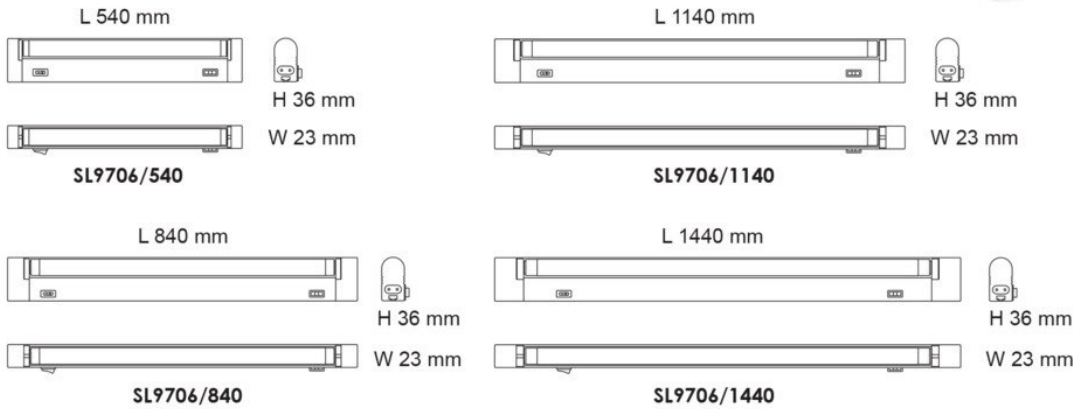

Technical Specification

Model No.	Description	Input Voltage (V/AC)	Power (W)	Lumens (lm)	CCT (K)	CRI
SL9706/280TC	LED LINKABLE 4W	240	4	300/380/300	3000/4000/5000	80
SL9706/540TC	LED LINKABLE 9W	240	9	750/800/750	3000/4000/5000	80
SL9706/840TC	LED LINKABLE 13W	240	13	1050/1200/1050	3000/4000/5000	80
SL9706/1140TC	LED LINKABLE 18W	240	18	1550/1600/1600	3000/4000/5000	80
SL9706/1440TC	LED LINKABLE 22W	240	22	1800/2000/1800	3000/4000/5000	80

Technical Specification

Model No.	Beam Angle (°)	Dim (mm)	Body Colour
SL9706/280TC	105	280(L) x 23(W) x 36(H)	WHITE
SL9706/540TC	105	540(L) x 23(W) x 36(H)	WHITE
SL9706/840TC	105	840(L) x 23(W) x 36(H)	WHITE
SL9706/1140TC	105	1140(L) x 23(W) x 36(H)	WHITE
SL9706/1440TC	105	1440(L) x 23(W) x 36(H)	WHITE

Dimensions

L 280 mm

H 36 mm

W 23 mm

SL9706/280

SL9706/540

SL9706/840

SL9706/1140

SL9706/1440

TC SELECTABLE

Dimensions

Maximum connections

Mixed connections maximum 240W

Model	1	2	3	4...	Total
SL9706/280TC	□	□	□	□	55pcs
SL9706/540TC	□	□	□	□	25pcs
SL9706/840TC	□	□	□	□	17pcs
SL9706/1140TC	□	□	□	□	12pcs
SL9706/1440TC	□	□	□	□	10pcs