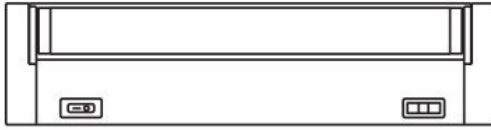

SLIMLINE SEAMLESS TC LINKABLE SL9706 - 4/22W

TC SEAMLESS SLIMLINE

Application

Great for commercial shop spaces, home pantries, walk-in wardrobes

Design Specifications

- Selectable colour temperature 3000K, 4000K, 5000K, beam distribution 105 degree, CRI > 80
- Polycarbonate body profile and opal diffuser
- Integral constant current non-dimmable driver
- Individual switch control, plug and play flex and plug included
- Maximum connections: 280TC 55, 540TC 25, 840TC 17, 1140TC 12, 1440TC 10 UNITS
- Accessories: SL9706/32CM LINK (L 320mm)
SL9706/76CM LINK (L 760 mm)

Technical Specification

Model No.	Description	Input Voltage (V/AC)	Power (W)	Lumens (lm)	CCT (K)	CRI
SL9706/280TC	LED LINKABLE 4W	240	4	300/380/300	3000/4000/5000	80
SL9706/540TC	LED LINKABLE 9W	240	9	750/800/750	3000/4000/5000	80
SL9706/840TC	LED LINKABLE 13W	240	13	1050/1200/1050	3000/4000/5000	80
SL9706/1140TC	LED LINKABLE 18W	240	18	1550/1600/1600	3000/4000/5000	80
SL9706/1440TC	LED LINKABLE 22W	240	22	1800/2000/1800	3000/4000/5000	80

Technical Specification

Model No.	Beam Angle (°)	Dim (mm)	Body Colour
SL9706/280TC	105	280(L) x 23(W) x 36(H)	WHITE
SL9706/540TC	105	540(L) x 23(W) x 36(H)	WHITE
SL9706/840TC	105	840(L) x 23(W) x 36(H)	WHITE
SL9706/1140TC	105	1140(L) x 23(W) x 36(H)	WHITE
SL9706/1440TC	105	1440(L) x 23(W) x 36(H)	WHITE

Dimensions

L 280 mm

H 36 mm

W 23 mm

SL9706/280

SL9706/540

SL9706/840

SL9706/1140