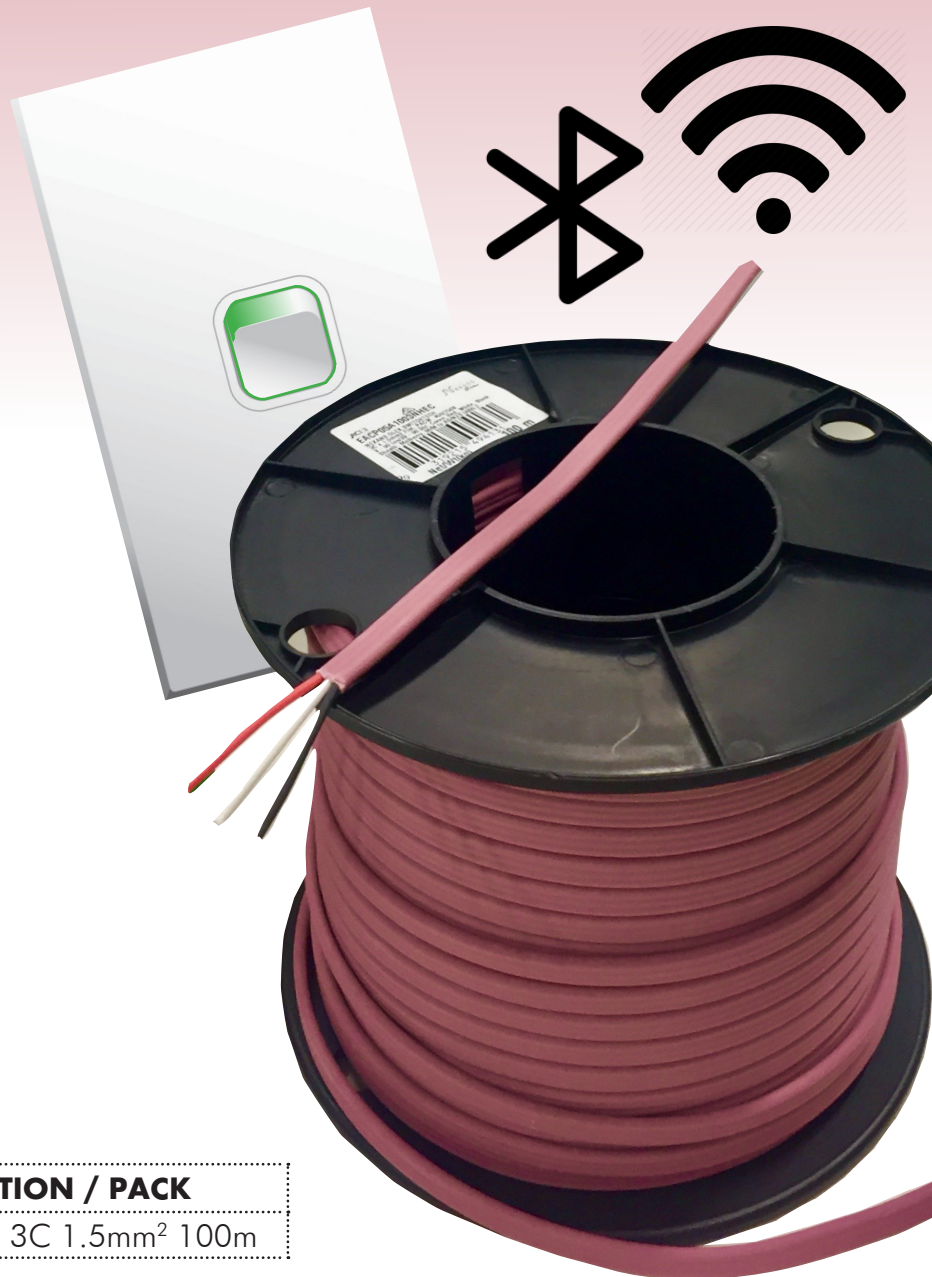

OLEX-SWITCHTECH

ONE CABLE, TWO FUNCTIONS

Olex-Switchtech is a two-in-one cable designed specifically for LED, WiFi and Bluetooth capabilities of modern switchgear. No more time wasted installing two separate cables. Olex-Switchtech does the hard work for you with a twin-active and neutral in one cable.

Olex-Switchtech is locally manufactured at Nexans Olex' best in-class manufacturing facility in Lilydale, Victoria.

You can trust Olex and expect high quality, durability and performance at all times.

Manufactured to comply to AS/NZS Standards, maintaining safe core configuration using PVC Best Practice that contributes to your Green Star Rating.

Look out for the new Olex-Switchtech in its signature mulberry pink at your local wholesale store!

Cable Configuration: Red, White, Black 450/750V

PRODUCT CODE	DESCRIPTION / PACK
EACP05A1003NHEC	Olex-Switchtech 3C 1.5mm ² 100m