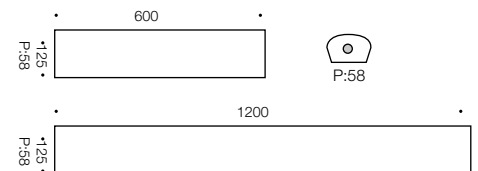

Measurements