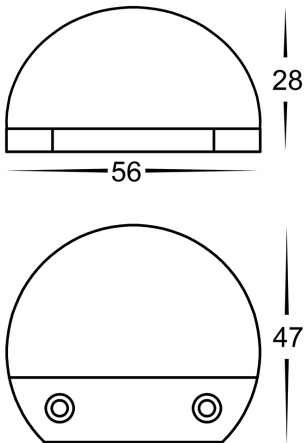

## PRODUCT SPECIFICATIONS

- Name:** Occhio
- Material:** Solid Brass
- Colour:** Antique Brass
- IP Rating:** IP65
- Lamp Base:** Built in LED
- Cable Length:** 200mm
- CRI:** ≥80
- Wiring:** Parallel
- Dimmable:** No
- Warranty:** 2 Years Replacement\*\*

## DIMENSIONS