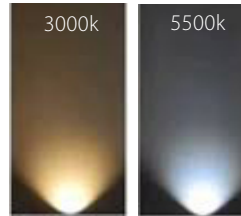

COLOUR TEMPERATURE