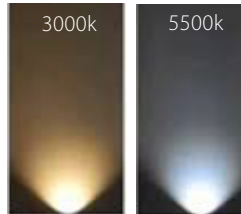

COLOUR TEMPERATURE