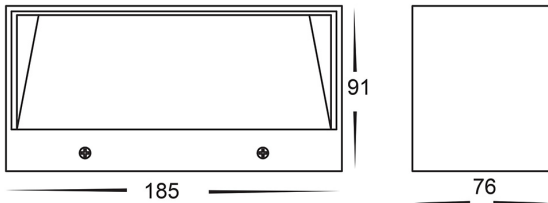

Aluminium Rectangle Up & Down Wall Lights

PRODUCT SPECIFICATIONS

Name: Nikki
Material: Aluminium
Colour: Poly powder coated black or white
IP Rating: IP54
Lamp Base: Built in LED
CRI: ≥80
Wiring: Parallel
Dimmable: No
Warranty: 2 Years Replacement**

DIMENSIONS

COLOUR TEMPERATURE

IP RATING

APPROVALS

Product Ordering

IMAGE	PART NUMBER	COLOURTEMP	LUMENS	INPUT	BEAM ANGLE	INCLUDED LED
	HV3637T-BLK	3000k 4000k 5500k	2x 375lm 2x 400lm 2x 425lm	240v AC	120°	Tri-Colour 10w Built in LED
	HV3637T-WHT	3000k 4000k 5500k	2x 375lm 2x 400lm 2x 425lm	240v AC	120°	Tri-Colour 10w Built in LED