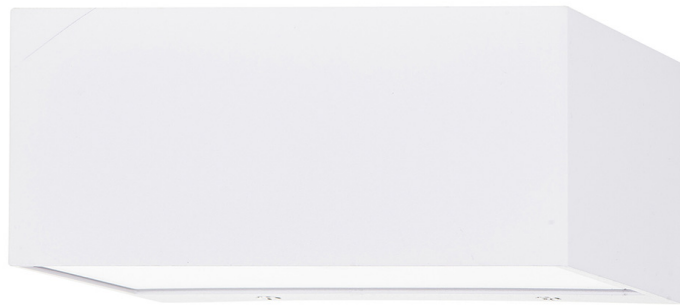

Aluminium Rectangle Up & Down Wall Lights

PRODUCT SPECIFICATIONS

Name: Nikki
Material: Aluminium
Colour: Poly powder coated black or white
IP Rating: IP54
Lamp Base: Built in LED
CRI: ≥80
Wiring: Parallel
Dimmable: No
Warranty: 2 Years Replacement**

DIMENSIONS

COLOUR TEMPERATURE

IP RATING

APPROVALS

Product Ordering

IMAGE	PART NUMBER	COLOURTEMP	LUMENS	INPUT	BEAM ANGLE	INCLUDED LED
	HV3637T-BLK	3000k 4000k 5500k	2x 375lm 2x 400lm 2x 425lm	240v AC	120°	Tri-Colour 10w Built in LED
	HV3637T-WHT	3000k 4000k 5500k	2x 375lm 2x 400lm 2x 425lm	240v AC	120°	Tri-Colour 10w Built in LED