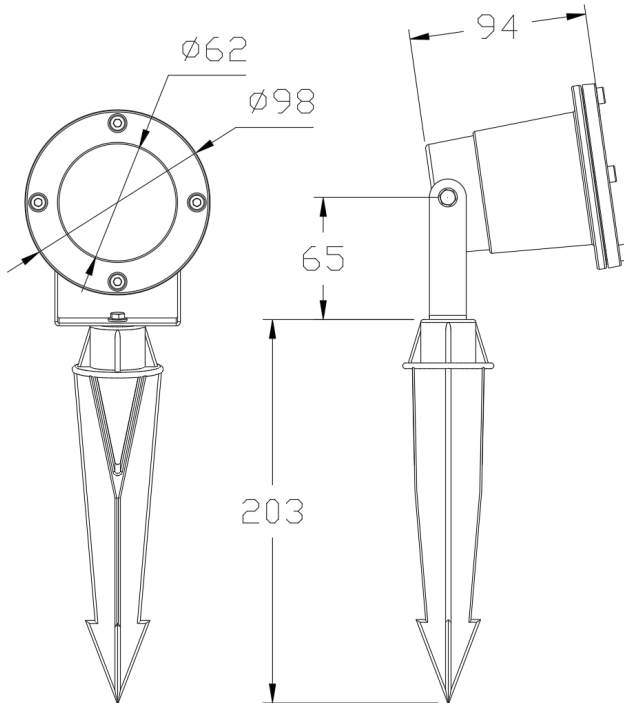

Data Sheet

TULI LED Pond Light

CAT NO. **GLLED007**

A brand of **legrand**

Cat No.	GLLED007
Description	LED Pond Light
Lumens Output	370lm
Input power	4.5W
Voltage	12V
Efficacy	82lm/W
Light colour	3000K
IP Rating	IP68
Mounting	Metal Bracket / Plastic Ground Stake
Lifespan	25,000h
Housing Material	Aluminium Powdercoated Black
Replacement Globe	3.5W LED-MR16 (Up to 35W Halogen MR16)
Warranty	1-year warranty (fixture only)

TULI LED Pond Light

CAT NO. **GLLED007**

A brand of **legrand**

Single product (Qty 1)	
Cat No.	Barcode
GLLED007	9321001474340

Outer quantity (Qty 20)	
Cat No.	Barcode
GLLED007	9321001474357

- Ideal for Gardens, Entrances, Terraces
- Packaging included 1 x LED MR16 lamp
- Aluminium Powdercoated Black
- IP Rating : IP68