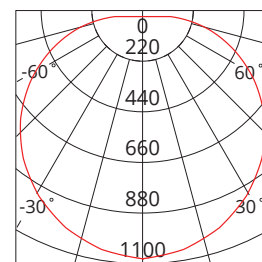

Accessories
SUSPENSION KIT

Photometric
Diagram

Unit: cd
- C0/180 110.0deg
- C90/270 110.0deg

KEY INFORMATION

Lumen Output 40W	4090 / 4410 / 4050lm
- Low Power Mode 20W	2230 / 2250 / 1970lm
Input Power	20 / 40W
Hole Cutout Size	N/A
Install	SURFACE MOUNT
Dimming Options	Non-Dimmable
Trim Colour	WHITE
Warranty	5yr
IP Rating	IP65
IK Rating	IK08
IC Rating	N/A
Rebate Scheme Approvals	VEET; REES; IPART LCP 42.4

PHOTOMETRIC

Efficacy 40W	102 / 110 / 101lm/W
- Low Power Mode 20W	111 / 113 / 98lm/W
LED	SMD
CCT	4000 / 5000 / 6500K
CRI	>80
Beam Angle	120°

ELECTRICAL

Driver	Integral
Supply Input	220-240V, 50/60Hz
Driver Output Voltage	20-57VDC
Power Factor	>0.9
LED Input Current (nominal)	350-700mA
Useful life @Ta25° (L70)	50,000hr