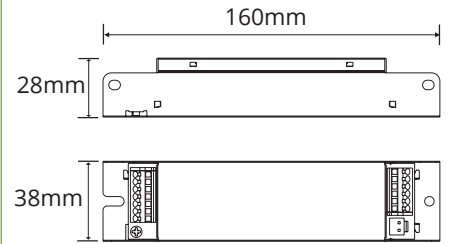

Emergency Battery Kit

Self charging battery for TRIPROOF20/40W12-TRI-EM during blackouts

Emergency Light Kit ensures that lights remain on at a light level sufficient to allow people to see their way for three hours if there is a power failure