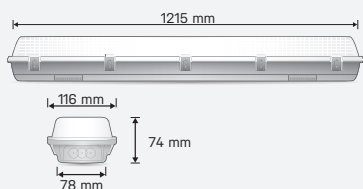

TRIPROOF

TRIPROOF20/40W12-TRI-EM

SAP CODE: 2001066

1200mm, 20/40W
Ecoswitch, Tritone,
rugged indoor/outdoor
LED batten

A robust outdoor/indoor IK08
vandal resistant LED batten
with Ecoswitch, a switch to
select 20 or 40W and an
emergency battery.

Accessories
SUSPENSION KIT

Photometric
Diagram

Unit: cd
- C0/180 110.0deg
- C90/270 110.0deg

KEY INFORMATION

Lumen Output 40W	4090 / 4410 / 4050lm
- Low Power Mode 20W	2230 / 2250 / 1970lm
Input Power	20 / 40W
Hole Cutout Size	N/A
Install	SURFACE MOUNT
Dimming Options	Non-Dimmable
Trim Colour	WHITE
Warranty	5yr
IP Rating	IP65
IK Rating	IK08
IC Rating	N/A
Rebate Scheme Approvals	VEET; REES; IPART LCP 42.4

PHOTOMETRIC

Efficacy 40W	102 / 110 / 101lm/W
- Low Power Mode 20W	111 / 113 / 98lm/W
LED	SMD
CCT	4000 / 5000 / 6500K
CRI	>80
Beam Angle	120°

ELECTRICAL

Driver	Integral
Supply Input	220-240V, 50/60Hz
Driver Output Voltage	20-57VDC
Power Factor	>0.9
LED Input Current (nominal)	350-700mA
Useful life @Ta25° (L70)	50,000hr

CONSTRUCTION

Housing	Polycarbonate
Optics	Polycarbonate Diffuser
Adjustable Angle	N/A
Fixings/Hardware	Bracket
Connection Type	Terminal Block PA14
Total Weight	2kg
Dimensions	1215x116x74mm
Operating Ambient Temp.	0 to 50°C
Electrical Classification	Class 1
Food Grade Approval	HACCP