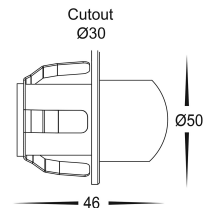

316 Stainless Steel Recessed Step Lights

PRODUCT SPECIFICATIONS

Name: Sako
Material: 316 Stainless Steel
Colour: Stainless Steel
IP Rating: IP67
Lamp Base: Built in LED
CRI: ≥80
Cable Length: 300mm
Wiring: Parallel
Dimmable: No
Warranty: 2 Years Replacement**

HV3263W

HV3264W

DIMENSIONS

OPTIONAL ACCESSORIES

COLOUR TEMPERATURE

IP RATING

APPROVALS

Product Ordering