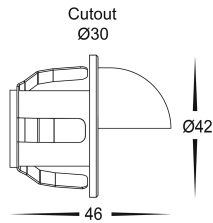

316 Stainless Steel Recessed Step Lights

PRODUCT SPECIFICATIONS

Name: Sako
Material: 316 Stainless Steel
Colour: Stainless Steel
IP Rating: IP67
Lamp Base: Built in LED
CRI: ≥80
Cable Length: 300mm
Wiring: Parallel
Dimmable: No
Warranty: 2 Years Replacement**

HV3263W

HV3264W

DIMENSIONS

OPTIONAL ACCESSORIES

COLOUR TEMPERATURE

IP RATING

APPROVALS

Product Ordering