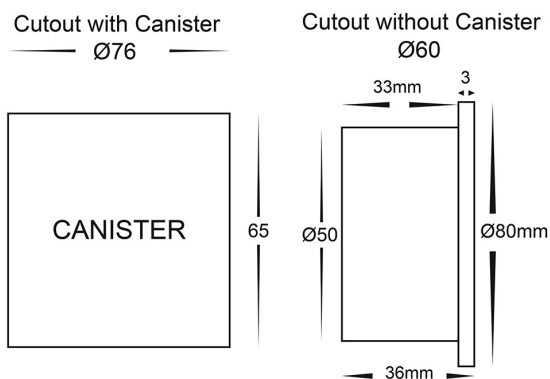

Aluminium Black Round Recessed Step Lights

PRODUCT SPECIFICATIONS

Name: Reces
Material: Aluminium
Colour: Poly powder coated black
IP Rating: IP67
Lamp Base: Built in LED
CRI: ≥80
Cable Length: 200mm
Wiring: Parallel
Dimmable: No
Warranty: 2 Years Replacement**

DIMENSIONS

COLOUR TEMPERATURE

3000k 5500k

IP RATING

APPROVALS

Product Ordering

IMAGE	PART NUMBER	COLOURTEMP	LUMENS	INPUT	BEAM ANGLE	INCLUDED LED
	HV3205C-BLK	5500k	190lm	12v DC	40°	3w Built in LED
	HV3205W-BLK	3000k	180lm			