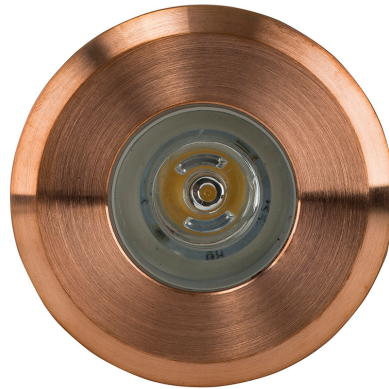

PRODUCT SPECIFICATIONS

Name: Mini Ollo
Material: 316 Stainless Steel + Copper
Colour: Copper (will age over time)
IP Rating: IP65
Lamp Base: Built in LED
CRI: ≥80
Cable Length: 300mm
Wiring: Parallel
Dimmable: No
Warranty: 2 Years Replacement**

Weathered Copper

DIMENSIONS

APPROVALS

IP RATING

COLOUR TEMPERATURE

INSTALLATION WITH ADEQUATE DRAINAGE

Product Ordering

IMAGE	PART NUMBER	COLOURTEMP	LUMENS	INPUT	BEAM ANGLE	INCLUDED LED
	HV2892C-CP	5500k	90lm	12v DC	36°	1w Built in LED
	HV2892W-CP	3000k	80lm			