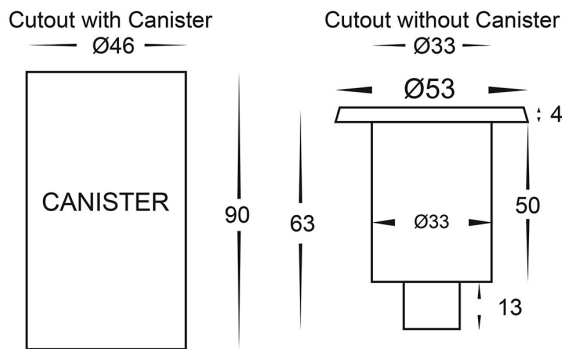

PRODUCT SPECIFICATIONS

Name: Mini Ollo
Material: 316 Stainless Steel + Copper
Colour: Copper (will age over time)
IP Rating: IP65
Lamp Base: Built in LED
CRI: ≥80
Cable Length: 300mm
Wiring: Parallel
Dimmable: No
Warranty: 2 Years Replacement**

Weathered Copper

DIMENSIONS

APPROVALS

IP RATING

COLOUR TEMPERATURE

INSTALLATION WITH ADEQUATE DRAINAGE

Product Ordering

IMAGE	PART NUMBER	COLOURTEMP	LUMENS	INPUT	BEAM ANGLE	INCLUDED LED
	HV2892C-CP	5500k	90lm	12v DC	36°	1w Built in LED
	HV2892W-CP	3000k	80lm			