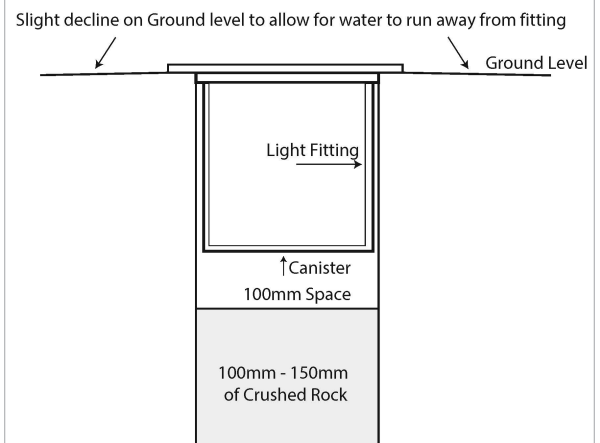

PRODUCT SPECIFICATIONS

Name: Mini Ollo
Material: 316 Stainless Steel + Copper
Colour: Copper (will age over time)
IP Rating: IP65
Lamp Base: Built in LED
CRI: ≥80
Cable Length: 300mm
Wiring: Parallel
Dimmable: No
Warranty: 2 Years Replacement**

Weathered Copper

DIMENSIONS

APPROVALS

IP RATING

COLOUR TEMPERATURE

INSTALLATION WITH ADEQUATE DRAINAGE

Product Ordering

IMAGE	PART NUMBER	COLOURTEMP	LUMENS	INPUT	BEAM ANGLE	INCLUDED LED
	HV2892C-CP	5500k	90lm	12v DC	36°	1w Built in LED
	HV2892W-CP	3000k	80lm			