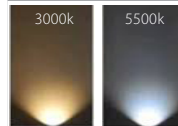

PRODUCT SPECIFICATIONS

Name: Mini Ollo
Material: 316 Stainless Steel + Copper
Colour: Copper (will age over time)
IP Rating: IP65
Lamp Base: Built in LED
CRI: ≥80
Cable Length: 300mm
Wiring: Parallel
Dimmable: No
Warranty: 2 Years Replacement**

Weathered Copper

DIMENSIONS

APPROVALS

IP RATING

COLOUR TEMPERATURE

INSTALLATION WITH ADEQUATE DRAINAGE

Product Ordering

IMAGE	PART NUMBER	COLOURTEMP	LUMENS	INPUT	BEAM ANGLE	INCLUDED LED
	HV2892C-CP	5500k	90lm	12v DC	36°	1w Built in LED
	HV2892W-CP	3000k	80lm			