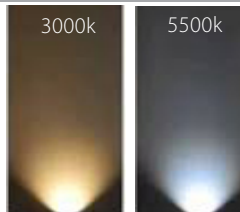

316 Stainless Steel Fixed Down Step Lights

PRODUCT SPECIFICATIONS

- Name:** Stylez
- Material:** 316 Stainless Steel
- Colour:** Stainless Steel
- IP Rating:** IP65
- Lamp Base:** Built in LED
- Cable Length:** 200mm
- CRI:** ≥80
- Wiring:** Parallel
- Dimmable:** No
- Warranty:** 2 Years Replacement**

DIMENSIONS

COLOUR TEMPERATURE

IP RATING

APPROVALS

Product Ordering

IMAGE	PART NUMBER	INPUT	COLOUR TEMP	LUMENS	BEAM ANGLE	INCLUDED LED
	HV3288C-SS316	12v DC	5500k	250lm	120°	3w Built in LED
	HV3288W-SS316	12v DC	3000k	240lm	120°	3w Built in LED