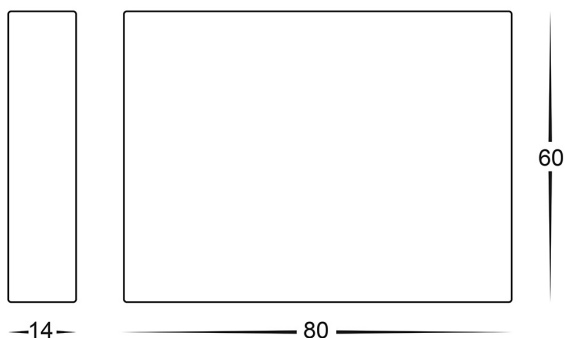

316 Stainless Steel Fixed Down Step Lights

PRODUCT SPECIFICATIONS

- Name:** Stylez
- Material:** 316 Stainless Steel
- Colour:** Stainless Steel
- IP Rating:** IP65
- Lamp Base:** Built in LED
- Cable Length:** 200mm
- CRI:** ≥80
- Wiring:** Parallel
- Dimmable:** No
- Warranty:** 2 Years Replacement**

DIMENSIONS

COLOUR TEMPERATURE

IP RATING

APPROVALS

Product Ordering

IMAGE	PART NUMBER	INPUT	COLOUR TEMP	LUMENS	BEAM ANGLE	INCLUDED LED
	HV3288C-SS316	12v DC	5500k	250lm	120°	3w Built in LED
	HV3288W-SS316	12v DC	3000k	240lm	120°	3w Built in LED