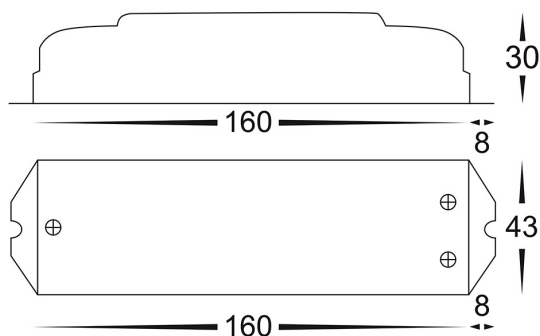

PRODUCT SPECIFICATIONS

- Material:** Plastic
- Colour:** White
- LED Strip Type:** Single Colour
- No. of Channels:** 1
- Input Voltage:** 12v DC or 24v DC
- Output Power:** 1x 12A (144w/288w)
- Input Signal:** Dali
- IP Rating:** IP20
- Dimmable:** Yes (0.1% - 100%)
- Warranty:** 2 Years Replacement**

DIMENSIONS

IP RATING

SAMPLE INSTALLATION DIAGRAM

Product Ordering

IMAGE

PART NUMBER

HV9107-LT-401-12A

** See Warranty Terms and Conditions for more information