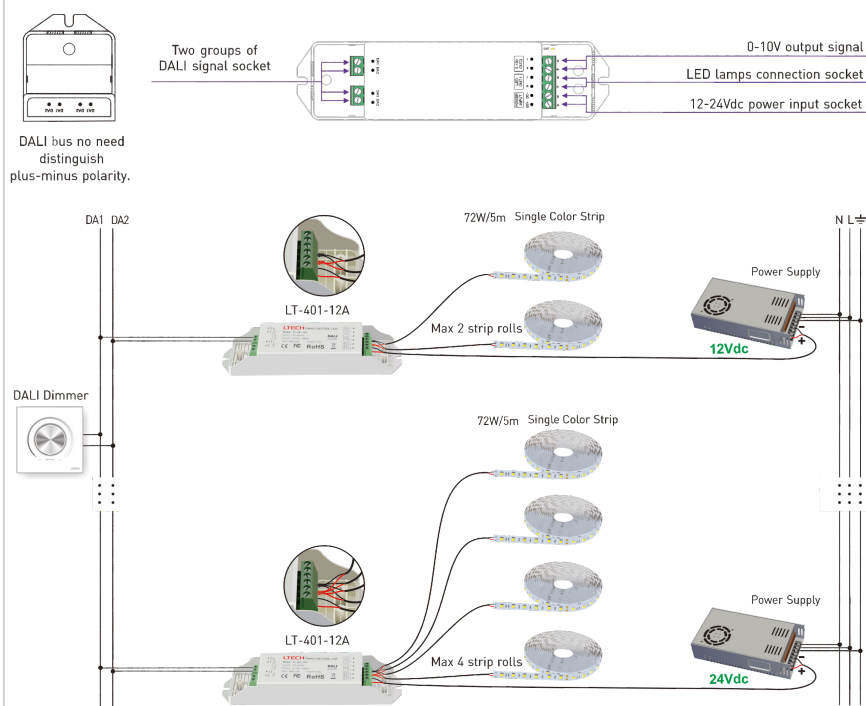

PRODUCT SPECIFICATIONS

- Material:** Plastic
- Colour:** White
- LED Strip Type:** Single Colour
- No. of Channels:** 1
- Input Voltage:** 12v DC or 24v DC
- Output Power:** 1x 12A (144w/288w)
- Input Signal:** Dali
- IP Rating:** IP20
- Dimmable:** Yes (0.1% - 100%)
- Warranty:** 2 Years Replacement**

DIMENSIONS

IP RATING

SAMPLE INSTALLATION DIAGRAM

Product Ordering

IMAGE

PART NUMBER

HV9107-LT-401-12A

** See Warranty Terms and Conditions for more information