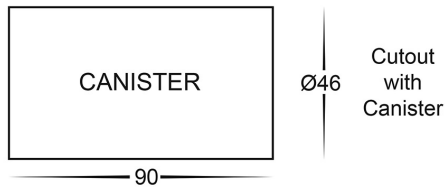

## PRODUCT SPECIFICATIONS

- Name:** Mini Ollio  
**Material:** 316 Stainless Steel  
**Colour:** Stainless Steel  
**IP Rating:** IP65  
**Lamp Base:** Built in LED  
**CRI:** ≥80  
**Cable Length:** 300mm  
**Wiring:** Parallel  
**Dimmable:** No  
**Warranty:** 2 Years Replacement\*\*

## DIMENSIONS