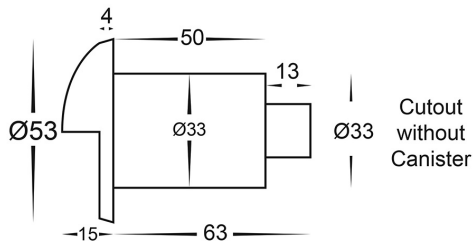

## PRODUCT SPECIFICATIONS

- Name:** Mini Ollio  
**Material:** 316 Stainless Steel  
**Colour:** Stainless Steel  
**IP Rating:** IP65  
**Lamp Base:** Built in LED  
**CRI:** ≥80  
**Cable Length:** 300mm  
**Wiring:** Parallel  
**Dimmable:** No  
**Warranty:** 2 Years Replacement\*\*

## DIMENSIONS