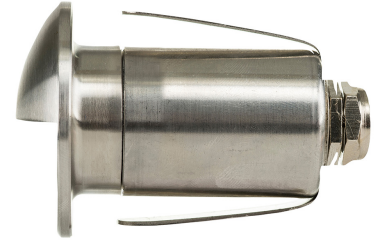

316 Stainless Steel Step Lights with Eyelid

PRODUCT SPECIFICATIONS

1. **Name:** Mini Ollio
   Material: 316 Stainless Steel
   Colour: Stainless Steel
   IP Rating: IP65
   Lamp Base: Built in LED
   CRI: ≥80
   Cable Length: 300mm
   Wiring: Parallel
   Dimmable: No
   Warranty: 2 Years Replacement**

Not suitable for inground use