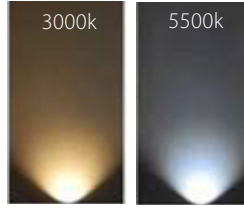

COLOUR TEMPERATURE