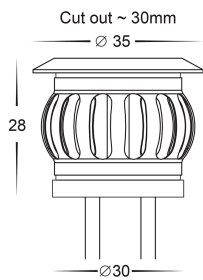

316 Stainless Steel Deck Lights

PRODUCT SPECIFICATIONS

Name: Flame
Material: 316 Stainless Steel
Colour: Stainless Steel
IP Rating: IP65
Lamp Base: Built in LED
CRI: ≥80
Cable Length: 2x 1500mm with DIY plug
Wiring: Parallel
Dimmable: No
Warranty: 2 Years Replacement**

DIMENSIONS

INSTALLATION DIAGRAM

OPTIONAL ACCESSORIES

HV2826-2M-EXT

2M EXTENSION CABLE

HV2826-4M-EXT

4M EXTENSION CABLE

LED DRIVER