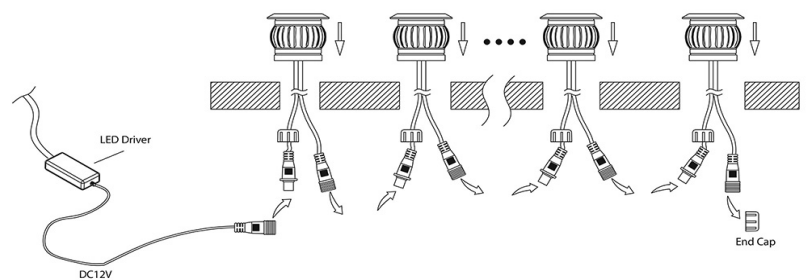

316 Stainless Steel Deck Lights

PRODUCT SPECIFICATIONS

Name: Flame
Material: 316 Stainless Steel
Colour: Stainless Steel
IP Rating: IP65
Lamp Base: Built in LED
CRI: ≥80
Cable Length: 2x 1500mm with DIY plug
Wiring: Parallel
Dimmable: No
Warranty: 2 Years Replacement**

DIMENSIONS

INSTALLATION DIAGRAM

OPTIONAL ACCESSORIES

HV2826-2M-EXT

2M EXTENSION CABLE

HV2826-4M-EXT

4M EXTENSION CABLE

LED DRIVER