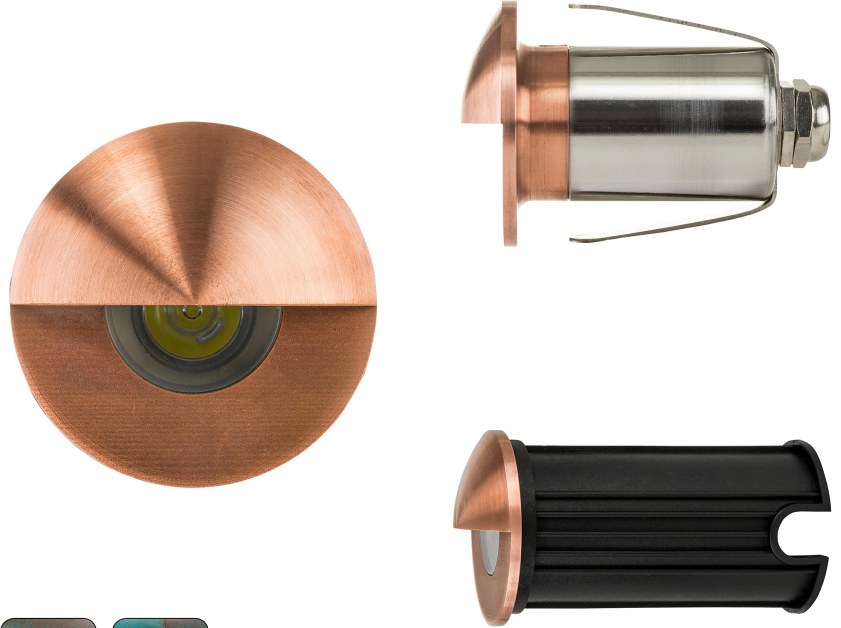

## PRODUCT SPECIFICATIONS

- Name:** Mini Ollio
- Material:** 316 Stainless Steel + Copper
- Colour:** Copper (will age over time)
- IP Rating:** IP65
- Lamp Base:** Built in LED
- CRI:** ≥80
- Cable Length:** 300mm
- Wiring:** Parallel
- Dimmable:** No
- Warranty:** 2 Years Replacement\*\*

## DIMENSIONS

Weathered Copper

## Product Ordering

IMAGE	PART NUMBER	COLOURTEMP	LUMENS	INPUT	BEAM ANGLE	INCLUDED LED
	<b>HV2891C-CP</b>	5500k	90lm	12v DC	36°	1w Built in LED
	<b>HV2891W-CP</b>	3000k	80lm			

12v DC models must be used with suitable 12v DC LED Driver