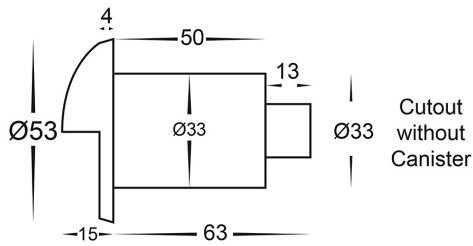

## PRODUCT SPECIFICATIONS

- Name:** Mini Ollio
- Material:** 316 Stainless Steel + Copper
- Colour:** Copper (will age over time)
- IP Rating:** IP65
- Lamp Base:** Built in LED
- CRI:** ≥80
- Cable Length:** 300mm
- Wiring:** Parallel
- Dimmable:** No
- Warranty:** 2 Years Replacement\*\*

## DIMENSIONS

Weathered Copper