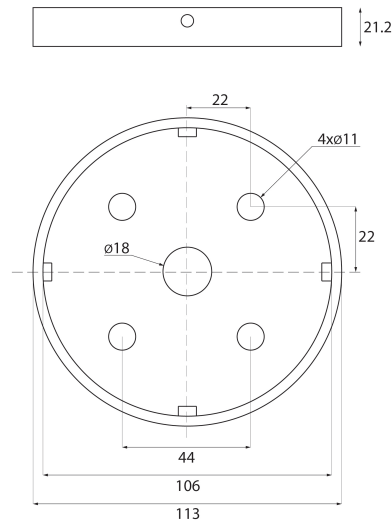

PRODUCT SPECIFICATIONS

Name: Highlite
Material: Aluminium + PC Diffuser
Colour: Poly powder coated black
IP Rating: IP65
IK Rating: IK10
Lamp Base: Built in LED
CRI: ≥80
Wiring: Parallel
Dimmable: No
Warranty: 2 Years Replacement**

DIMENSIONS

MOUNTING BRACKET

APPROVALS

IP RATING

COLOUR TEMPERATURE

Tri-Colour By Havit

3000K

4000K

5500K

Product Ordering

IMAGE	PART NUMBER	COLOURTEMP	LUMENS	INPUT	BEAM ANGLE	INCLUDED LED
	HV1625T-BLK-240V	3000K	18w 1440lm	240V AC	120°	Tri-Colour 18w or 24w Built in LED (select wattage on PCB)
		4000K	1476lm			
		5500K	1530lm			
		3000K	24w 1900lm			
		4000K	1970lm			
		5500K	2040lm			