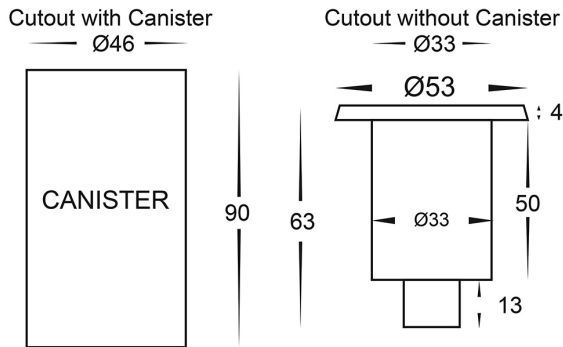

## PRODUCT SPECIFICATIONS

**Name:** Mini Ollo  
**Material:** 316 Stainless Steel  
**Colour:** Poly powder coated black face  
**IP Rating:** IP65  
**Lamp Base:** Built in LED  
**CRI:** ≥80  
**Cable Length:** 300mm  
**Wiring:** Parallel  
**Dimmable:** No  
**Warranty:** 2 Years Replacement\*\*

## DIMENSIONS