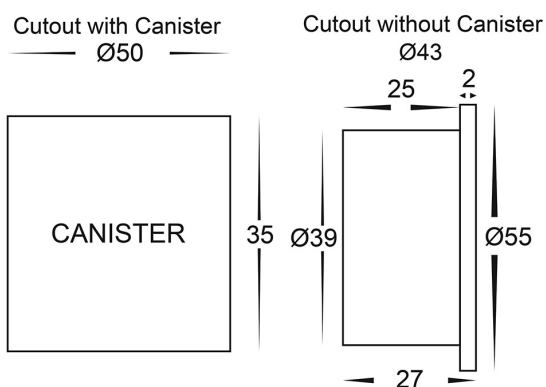

PRODUCT SPECIFICATIONS

Name: Mini Reces
Material: Aluminium
Colour: Poly powder coated black
IP Rating: IP67
Lamp Base: Built in LED
CRI: ≥80
Cable Length: 200mm
Wiring: Parallel
Dimmable: No
Warranty: 2 Years Replacement**

DIMENSIONS

COLOUR TEMPERATURE

3000k 5500k

IP RATING

APPROVALS

Product Ordering

IMAGE	PART NUMBER	COLOURTEMP	LUMENS	INPUT	BEAM ANGLE	INCLUDED LED
	HV3206C-BLK	5500k	60lm	12v DC	40°	1w Built in LED
	HV3206W-BLK	3000k	55lm			