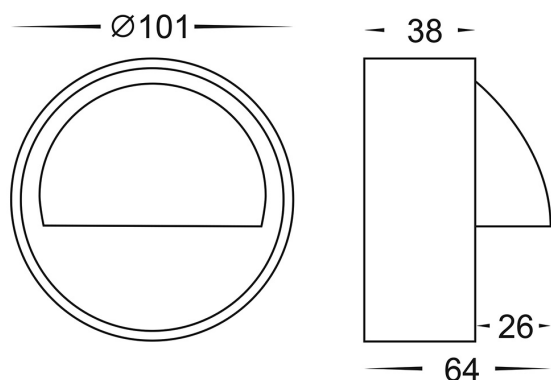

316 Stainless Steel Step Lights with Eyelid

PRODUCT SPECIFICATIONS

Name: Pinta
Material: 316 Stainless Steel
Colour: Stainless Steel
IP Rating: IP54
Lamp Base: G9, G4 or Built in LED
CRI: ≥80
Cable Length: 200mm (HV2908 + HV2909 only)
Wiring: Parallel
Dimmable: No
Warranty: 2 Years Replacement**

DIMENSIONS

COLOUR TEMPERATURE

IP RATING

APPROVALS

Product Ordering

IMAGE	PART NUMBER	COLOURTEMP	LUMENS	INPUT	BEAM ANGLE	INCLUDED LED
	HV2906	N/A	N/A	240v AC	N/A	G9 25w Max No Globe Supplied
	HV2907	N/A	N/A	12v DC	N/A	G4 20w Max No Globe Supplied
	HV2908C	5500k	180lm	240v AC	120°	2.3w Built in LED
	HV2908W	3000k	160lm			
	HV2909C	5500k	180lm	12v DC	120°	2.3w Built in LED
	HV2909W	3000k	160lm			