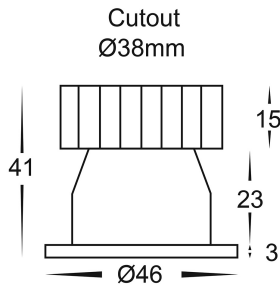

PRODUCT SPECIFICATIONS

Name: Niche
Material: Aluminium
Colour: Matt Black or Matt White
Cut Out: 38mm
IP Rating: IP54
Lamp Base: Built in LED
CRI: ≥80
Wiring: Parallel
Dimmable: No
Warranty: 2 Years Replacement**

DIMENSIONS

LED DRIVER

Supplied with Flex & Plug

COLOUR TEMPERATURE

3000k 5500k

IP RATING

APPROVALS

Product Ordering

IMAGE	PART NUMBER	COLOURTEMP	LUMENS	INPUT	BEAM ANGLE	INCLUDED LED
	HV5702C-BLK	5500k	270lm	240v AC	45°	3w Built in LED
	HV5702W-BLK	3000k	240lm			
	HV5702C-WHT	5500k	270lm	240v AC	45°	3w Built in LED
	HV5702W-WHT	3000k	240lm			