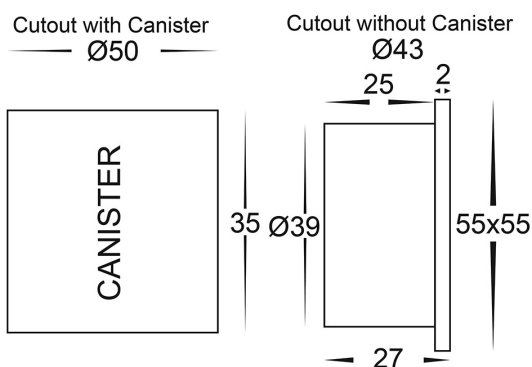

## PRODUCT SPECIFICATIONS

- Name:** Mini Reces
- Material:** Aluminium
- Colour:** Poly powder coated black
- IP Rating:** IP67
- Lamp Base:** Built in LED
- CRI:** ≥80
- Cable Length:** 200mm
- Wiring:** Parallel
- Dimmable:** No
- Warranty:** 2 Years Replacement\*\*

## DIMENSIONS