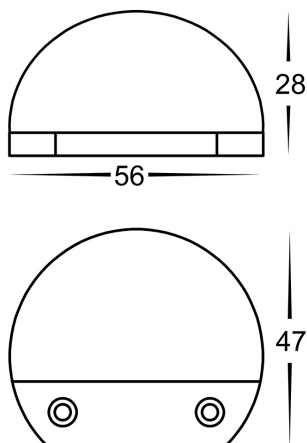

## PRODUCT SPECIFICATIONS

**Name:** Occhio  
**Material:** 316 Stainless Steel  
**Colour:** Stainless Steel  
**IP Rating:** IP65  
**Lamp Base:** Built in LED  
**Cable Length:** 200mm  
**CRI:** ≥80  
**Wiring:** Parallel  
**Dimmable:** No  
**Warranty:** 2 Years Replacement\*\*

## DIMENSIONS