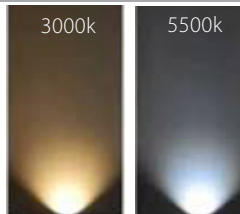

COLOUR TEMPERATURE