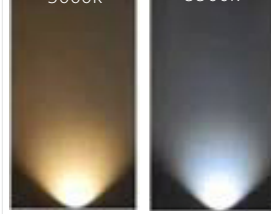

Aluminium White Round Recessed Step Lights

PRODUCT SPECIFICATIONS

Name: Reces
Material: Aluminium
Colour: Poly powder coated white
IP Rating: IP67
Lamp Base: Built in LED
CRI: ≥80
Cable Length: 200mm
Wiring: Parallel
Dimmable: No
Warranty: 2 Years Replacement**

DIMENSIONS

COLOUR TEMPERATURE

3000k 5500k

IP RATING

APPROVALS

Product Ordering

IMAGE	PART NUMBER	COLOURTEMP	LUMENS	INPUT	BEAM ANGLE	INCLUDED LED
	HV3205C-WHT	5500k	190lm	12v DC	40°	3w Built in LED
	HV3205W-WHT	3000k	180lm			