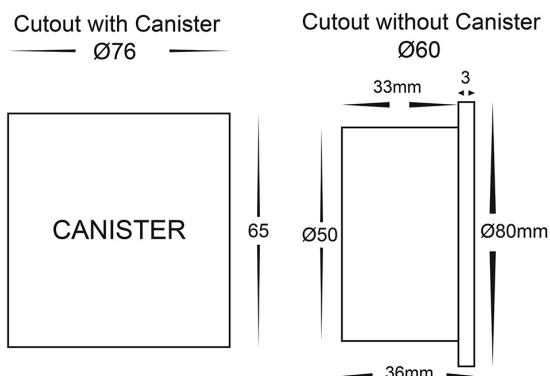

Aluminium White Round Recessed Step Lights

PRODUCT SPECIFICATIONS

Name: Reces
Material: Aluminium
Colour: Poly powder coated white
IP Rating: IP67
Lamp Base: Built in LED
CRI: ≥80
Cable Length: 200mm
Wiring: Parallel
Dimmable: No
Warranty: 2 Years Replacement**

DIMENSIONS

COLOUR TEMPERATURE

3000k 5500k

IP RATING

APPROVALS

Product Ordering

IMAGE	PART NUMBER	COLOURTEMP	LUMENS	INPUT	BEAM ANGLE	INCLUDED LED
	HV3205C-WHT	5500k	190lm	12v DC	40°	3w Built in LED
	HV3205W-WHT	3000k	180lm			