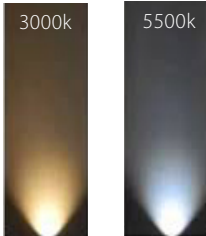

316 Stainless Steel LED Garden Spike Lights

PRODUCT SPECIFICATIONS

Name: Vidro
Material: 316 Stainless Steel
Colour: Stainless Steel
IP Rating: IP44
Lamp Base: G4
CRI: ≥80
Wiring: Parallel
Dimmable: No
Warranty: 2 Years Replacement**

DIMENSIONS

COLOUR TEMPERATURE

IP RATING

APPROVALS

Product Ordering

IMAGE	PART NUMBER	COLOURTEMP	LUMENS	INPUT	BEAM ANGLE	INCLUDED LED
	HV1437C	5500K	110lm	12v DC	120°	1.5w G4 SMD Bi pin
	HV1437W	3000K	90lm			
	HV1438C	5500K	6x 110lm	240v AC (Driver)	120°	6 x 1.5w G4 Bi pin + driver
	HV1438W	3000K	6x 90lm	12v DC (Fitting)		