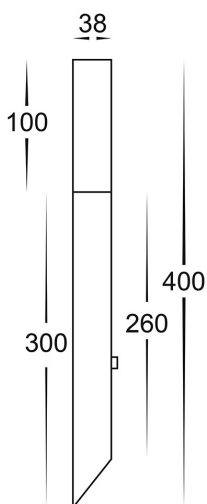

316 Stainless Steel LED Garden Spike Lights

PRODUCT SPECIFICATIONS

Name: Vidro
Material: 316 Stainless Steel
Colour: Stainless Steel
IP Rating: IP44
Lamp Base: G4
CRI: ≥80
Wiring: Parallel
Dimmable: No
Warranty: 2 Years Replacement**

DIMENSIONS

COLOUR TEMPERATURE

IP RATING

APPROVALS

Product Ordering

IMAGE	PART NUMBER	COLOURTEMP	LUMENS	INPUT	BEAM ANGLE	INCLUDED LED
	HV1437C	5500K	110lm	12v DC	120°	1.5w G4 SMD Bi pin
	HV1437W	3000K	90lm			
	HV1438C	5500K	6x 110lm	240v AC (Driver)	120°	6 x 1.5w G4 Bi pin + driver
	HV1438W	3000K	6x 90lm	12v DC (Fitting)		