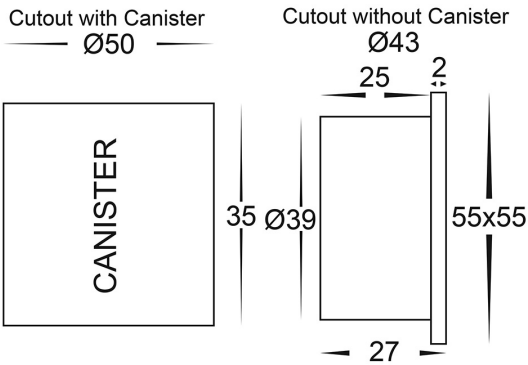

Aluminium White Square Recessed Step Lights

PRODUCT SPECIFICATIONS

- Name:** Mini Reces
- Material:** Aluminium
- Colour:** Poly powder coated white
- IP Rating:** IP67
- Lamp Base:** Built in LED
- CRI:** ≥80
- Cable Length:** 200mm
- Wiring:** Parallel
- Dimmable:** No
- Warranty:** 2 Years Replacement**

DIMENSIONS

COLOUR TEMPERATURE

IP RATING

APPROVALS

Product Ordering

IMAGE	PART NUMBER	COLOURTEMP	LUMENS	INPUT	BEAM ANGLE	INCLUDED LED
	HV3216C-WHT	5500k	60lm	12v DC	40°	1w Built in LED
	HV3216W-WHT	3000k	55lm			