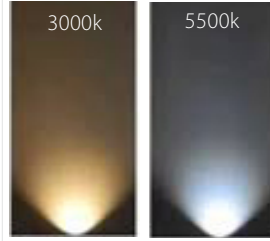

Aluminium White Square Recessed Step Lights

PRODUCT SPECIFICATIONS

- Name:** Mini Reces
- Material:** Aluminium
- Colour:** Poly powder coated white
- IP Rating:** IP67
- Lamp Base:** Built in LED
- CRI:** ≥80
- Cable Length:** 200mm
- Wiring:** Parallel
- Dimmable:** No
- Warranty:** 2 Years Replacement**

DIMENSIONS

COLOUR TEMPERATURE

IP RATING

APPROVALS

Product Ordering

IMAGE	PART NUMBER	COLOURTEMP	LUMENS	INPUT	BEAM ANGLE	INCLUDED LED
	HV3216C-WHT	5500k	60lm	12v DC	40°	1w Built in LED
	HV3216W-WHT	3000k	55lm			