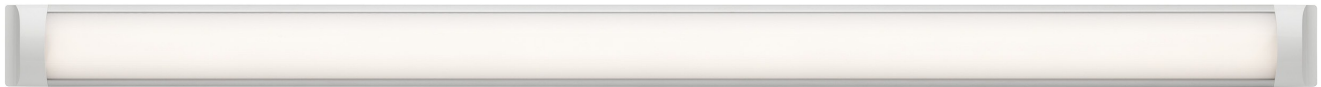

# NEO ML100

## Features

- High output LED Ceiling Batten
- Extruded Aluminium with opal acrylic diffuser

	Dimensions
28W	L: 60cm x W: 7.5cm x EXT: 3cm
45W	L: 120cm x W: 7.5cm x EXT: 3cm

MODEL	WATTAGE	LUMENS	COLOUR TEMP	CRI	DIMMABLE	REPLACEABLE
ML10028/3	28W	2400lm	3000K	75	No	No
ML10028/6	28W	2600lm	6000K	75	No	No
ML10045/3	45W	3900lm	3000K	75	No	No
ML10045/6	45W	4000lm	6000K	75	No	No

MODEL NUMBER	DESCRIPTION	COLOUR	GLOBE TYPE
ML10028/3	28W LED Ceiling Batten—3000K	White	28W LED
ML10028/6	28W LED Ceiling Batten—6000K	White	28W LED
ML10045/3	45W LED Ceiling Batten—3000K	White	45W LED
ML10045/6	45W LED Ceiling Batten—6000K	White	45W LED