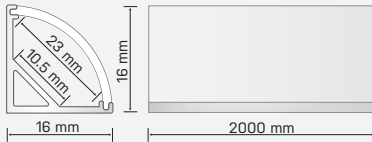

## 23mm round face corner strip profile

Strip profile for corner with round face that fits 1 FLEXION LED strip.

## KEY INFORMATION

Suits	FLEXION LED Strips
Fits	1 LED Strip IP20 / IP65
Length	2M
Warranty	3yr
Face	23mm Round
Beam Angle	120°
Material	Aluminium
Finish	Anodised
Diffuser	Opal Polycarbonate
Installation	Surface Mount
IP Rating	IP40
Dimensions	2000x16x16mm