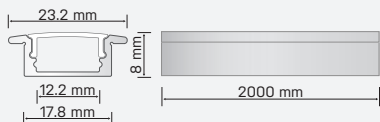

PARALLAX Recessed

PARALLAX23REC2M

SAP CODE: 2001001

23mm face 8mm depth
recessed strip profile

Strip profile that fits 1 IP20
FLEXION LED strip for recessing
into walls.

Applications

Residential, cafes, restaurants

KEY INFORMATION

Suits	FLEXION LED Strips
Fits	1 LED Strip IP20
Length	2M
Warranty	3yr
Face	23mm
Beam Angle	120°
Material	Aluminium
Finish	Anodised
Diffuser	Opal Polycarbonate
Installation	Recessed
IP Rating	IP40
Dimensions	2000x17.8x7.9mm