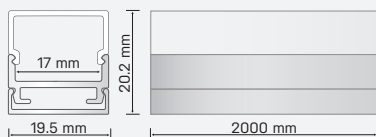

# PARALLAX Surface Mount

PARALLAX20X20SQ2M

SAP CODE: 2000999

20mm square face  
surface mounted strip  
profile

180 degree wide view surface  
mounted strip profile that fits 1  
FLEXION LED strip.

## KEY INFORMATION

Suits	FLEXION LED Strips
Fits	1 LED Strip IP20 / IP65
Length	2M
Warranty	3yr
Face	20mm
Beam Angle	180°
Material	Aluminium
Finish	Anodised
Diffuser	Opal Polycarbonate
Installation	Surface Mount
IP Rating	IP40
Dimensions	2000x19.5x20.2mm