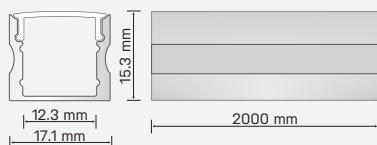

PARALLAX Surface Mount

PARALLAX17X15SQ2M
SAP CODE: 2000997

17mm square face
surface mounted strip
profile

Square face surface mounted
strip profile that fits 1 FLEXION
LED strip.

Applications

Residential, cafes, restaurants

KEY INFORMATION

Suits	FLEXION LED Strips
Fits	1 LED Strip IP20 / IP65
Length	2M
Warranty	3yr
Face	17mm
Beam Angle	120°
Material	Aluminium
Finish	Anodised
Diffuser	Opal Polycarbonate
Installation	Surface Mount
IP Rating	IP40
Dimensions	2000x17.1x15.3mm