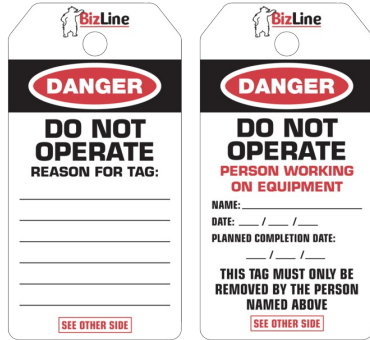

Person working on equipment lockout tag double face non adhesive 140 x 72 mm (x 5)

Characteristics

Description : *Person working on equipment*  
Quantity per bag : 5  
Type : *Person working on equipment*

GENERAL INFORMATION

Technical details

Dimensions (mm) : 72 x 140.  
All tags are laminated.

Advice

Protect workers from potential danger.

LOGISTIC INFORMATION

Packaging

Zippable plastic bag